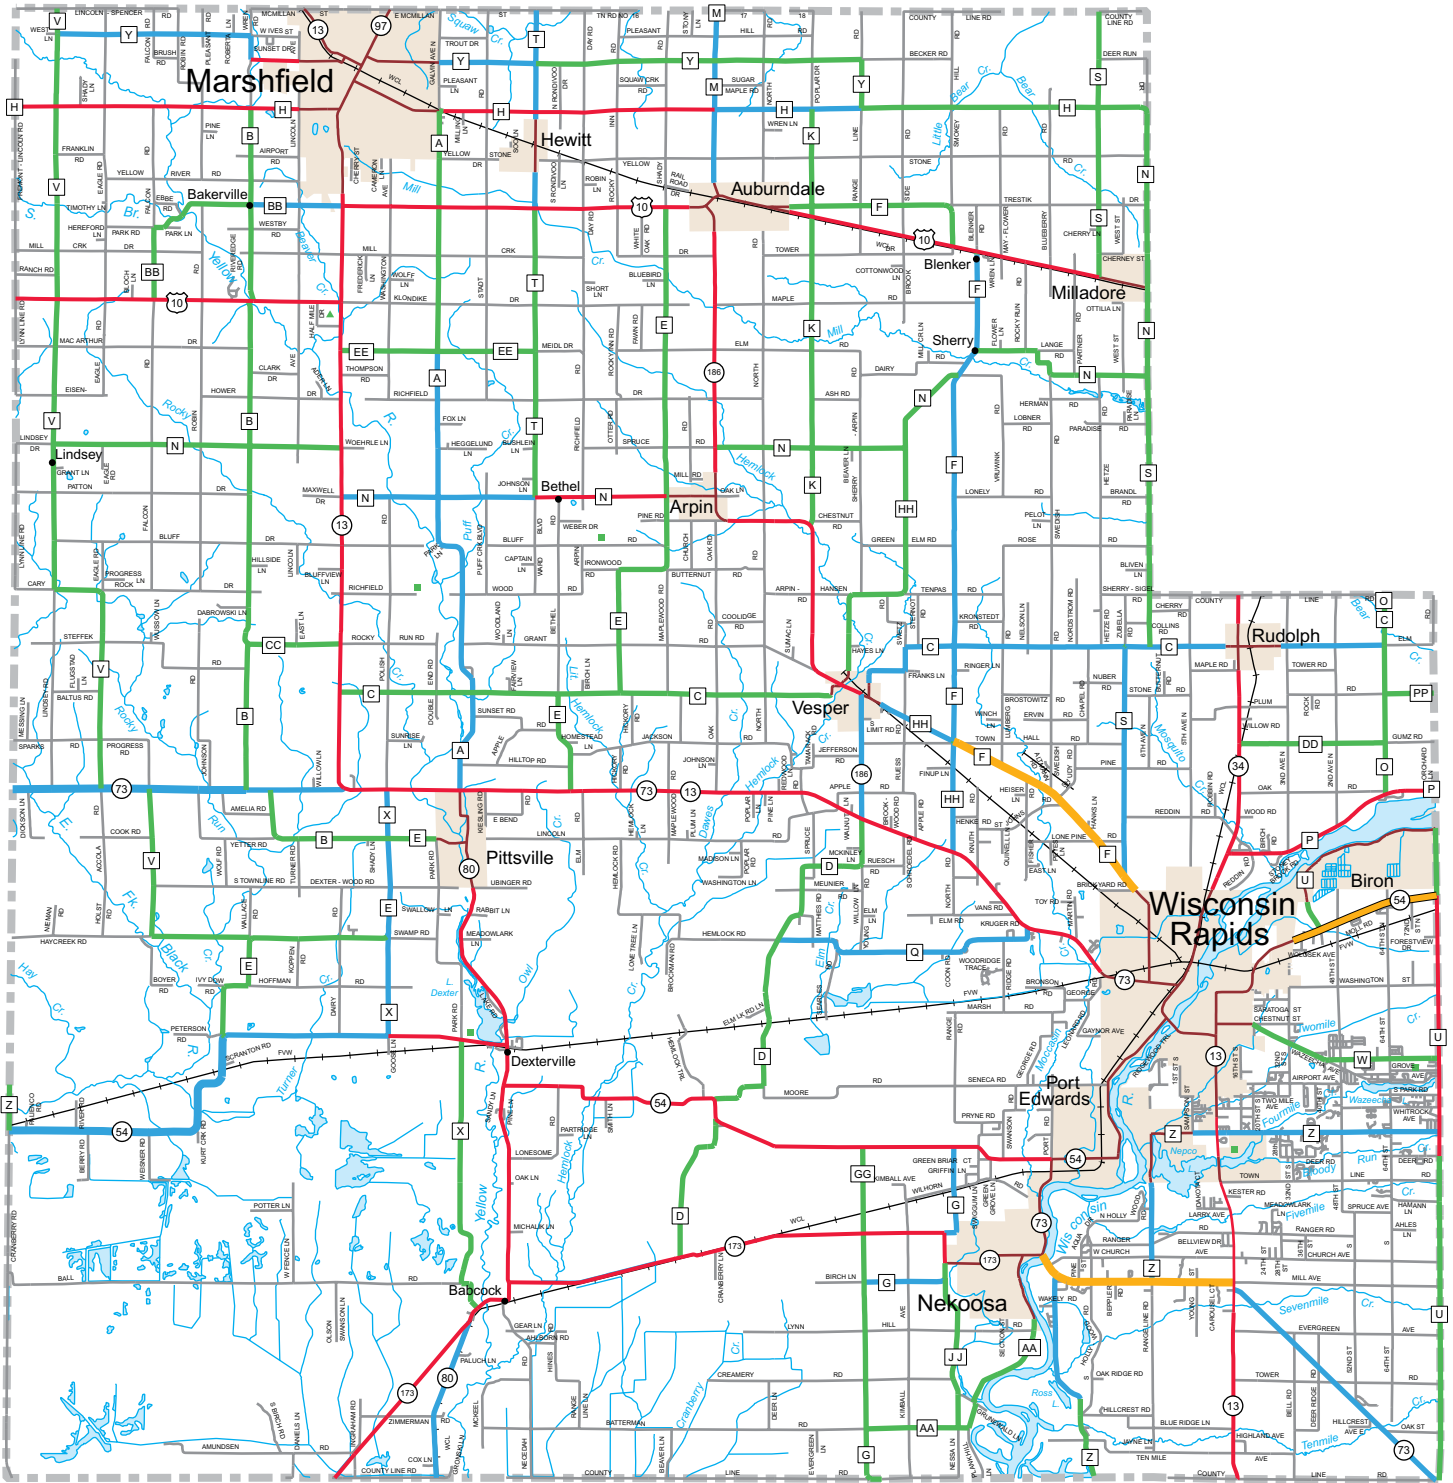

Bicycling Conditions

Wood County

- Town Roads
- Best Conditions for Bicycling
- Moderate Conditions for Bicycling
- Highways with Wider Paved Shoulders with Higher Volumes
- High Volume; Undesirable Conditions
- Bicyclists Prohibited or Not Recommended
- Bicycle Touring Trails
- Urban Escape Routes
- Major Urban Streets

Scale