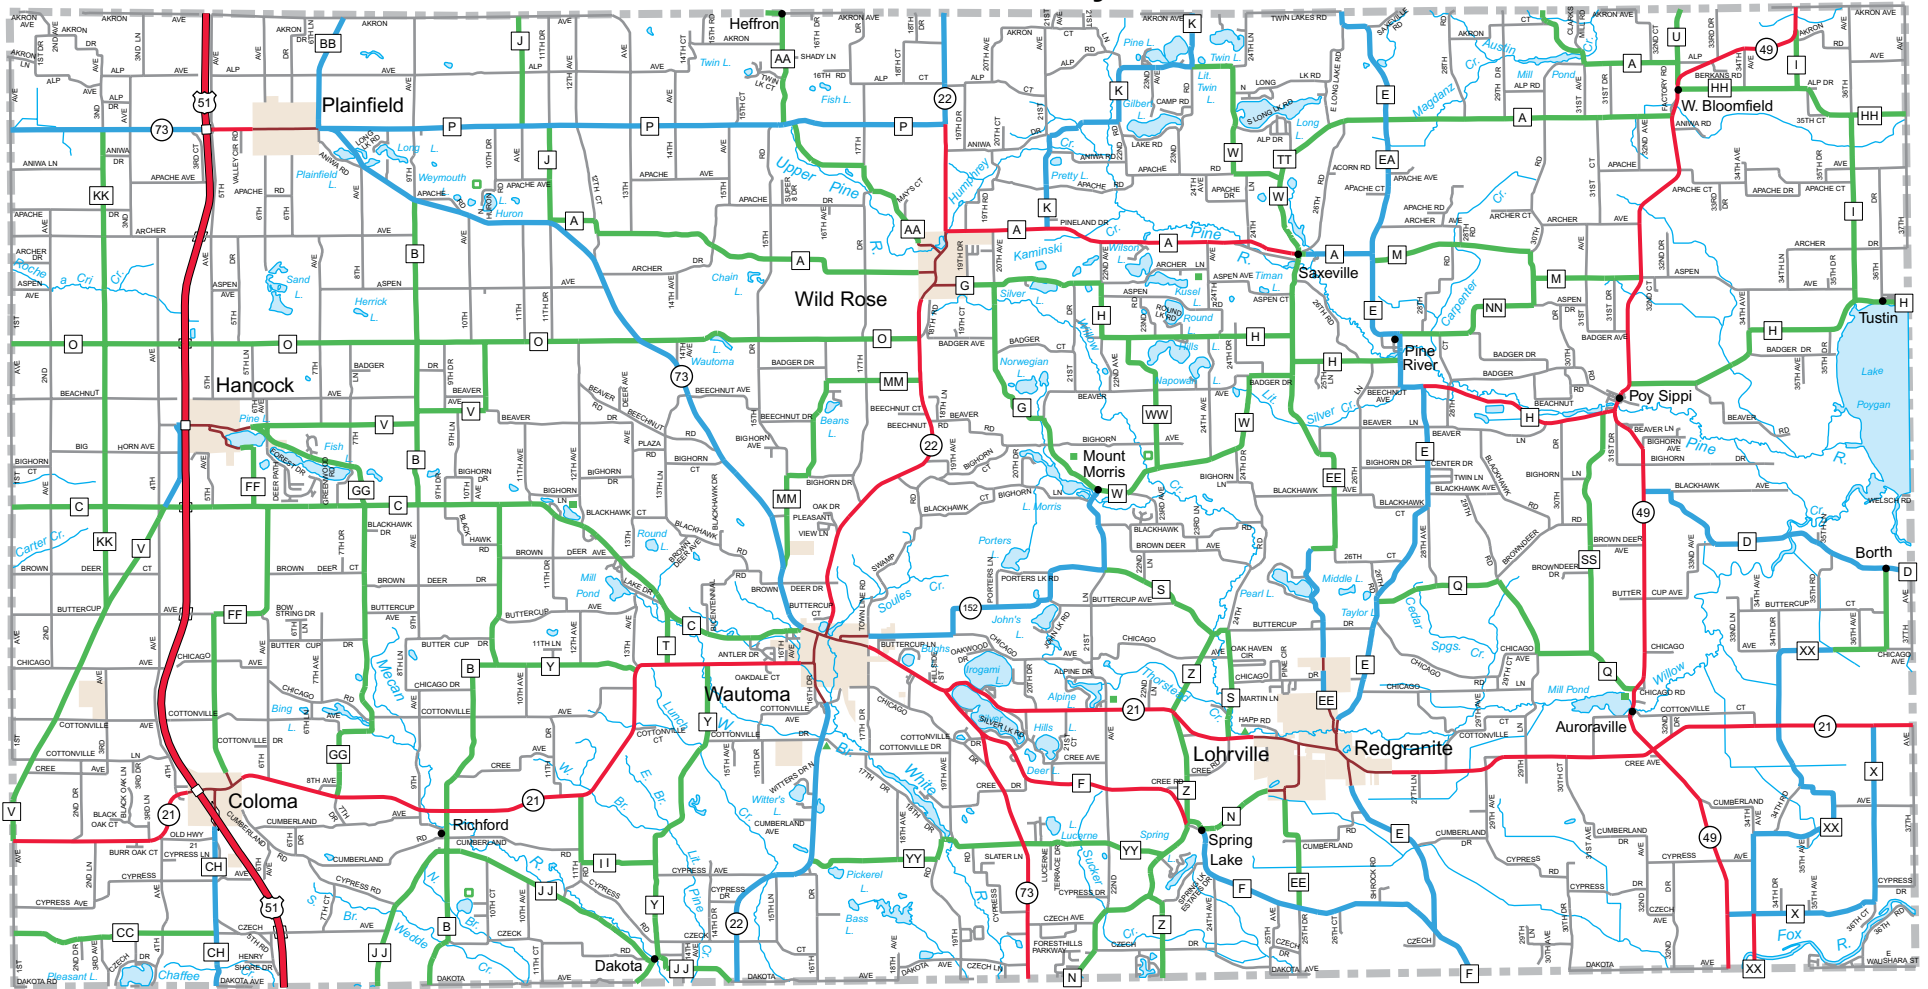

Bicycling Conditions Waushara County

- Town Roads
- Best Conditions for Bicycling
- Moderate Conditions for Bicycling
- Highways with Wider Paved Shoulders
2 Lane 4 Lane
- High Volume; Undesirable Conditions
- Bicyclists Prohibited or Not Recommended
- Bicycle Touring Trails
- Urban Escape Routes
- Major Urban Streets