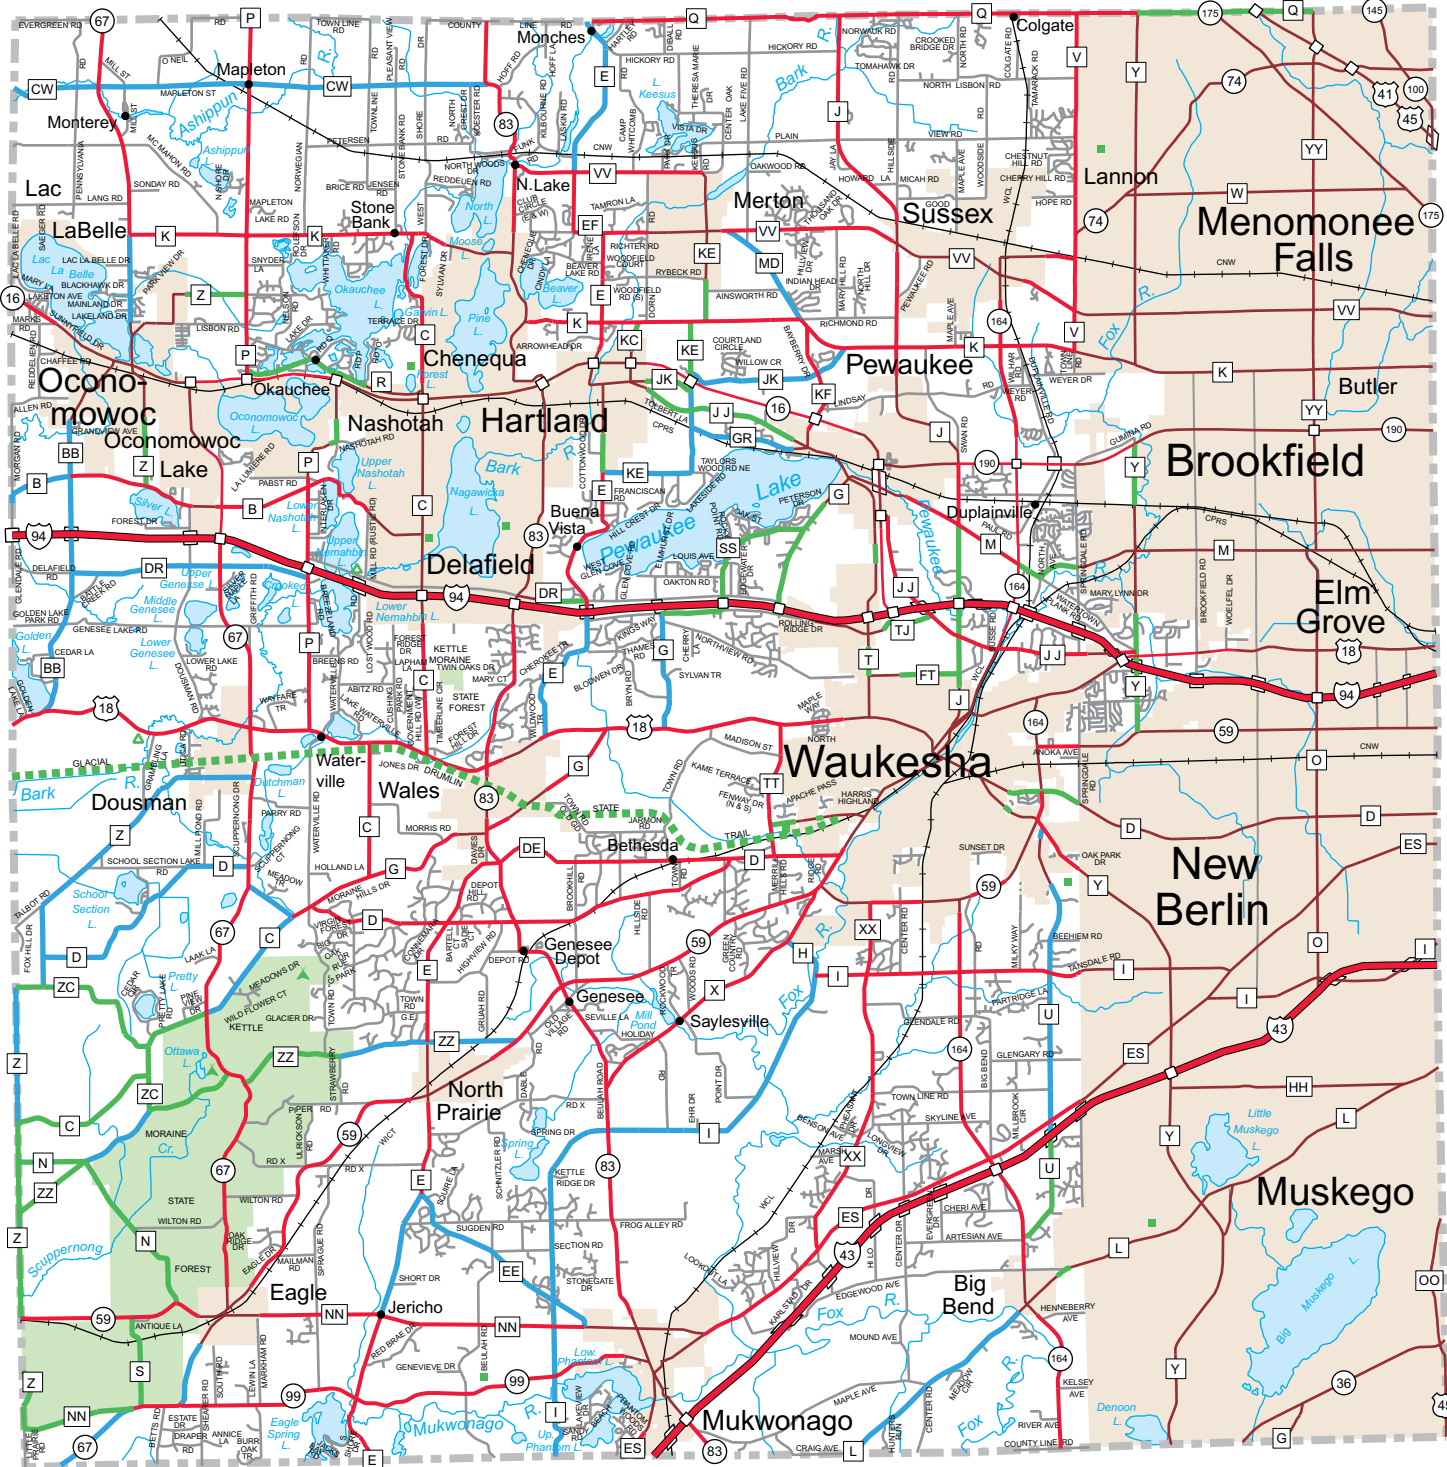

Bicycling Conditions Waukesha County

North

Scale
0 1 2 3 4 5 Miles

- Town Roads
- Best Conditions for Bicycling
- Moderate Conditions for Bicycling
- Highways with Wider Paved Shoulders with Higher Volumes
- High Volume; Undesirable Conditions
- Bicyclists Prohibited or Not Recommended
- Bicycle Touring Trails
- Urban Escape Routes
- Major Urban Streets