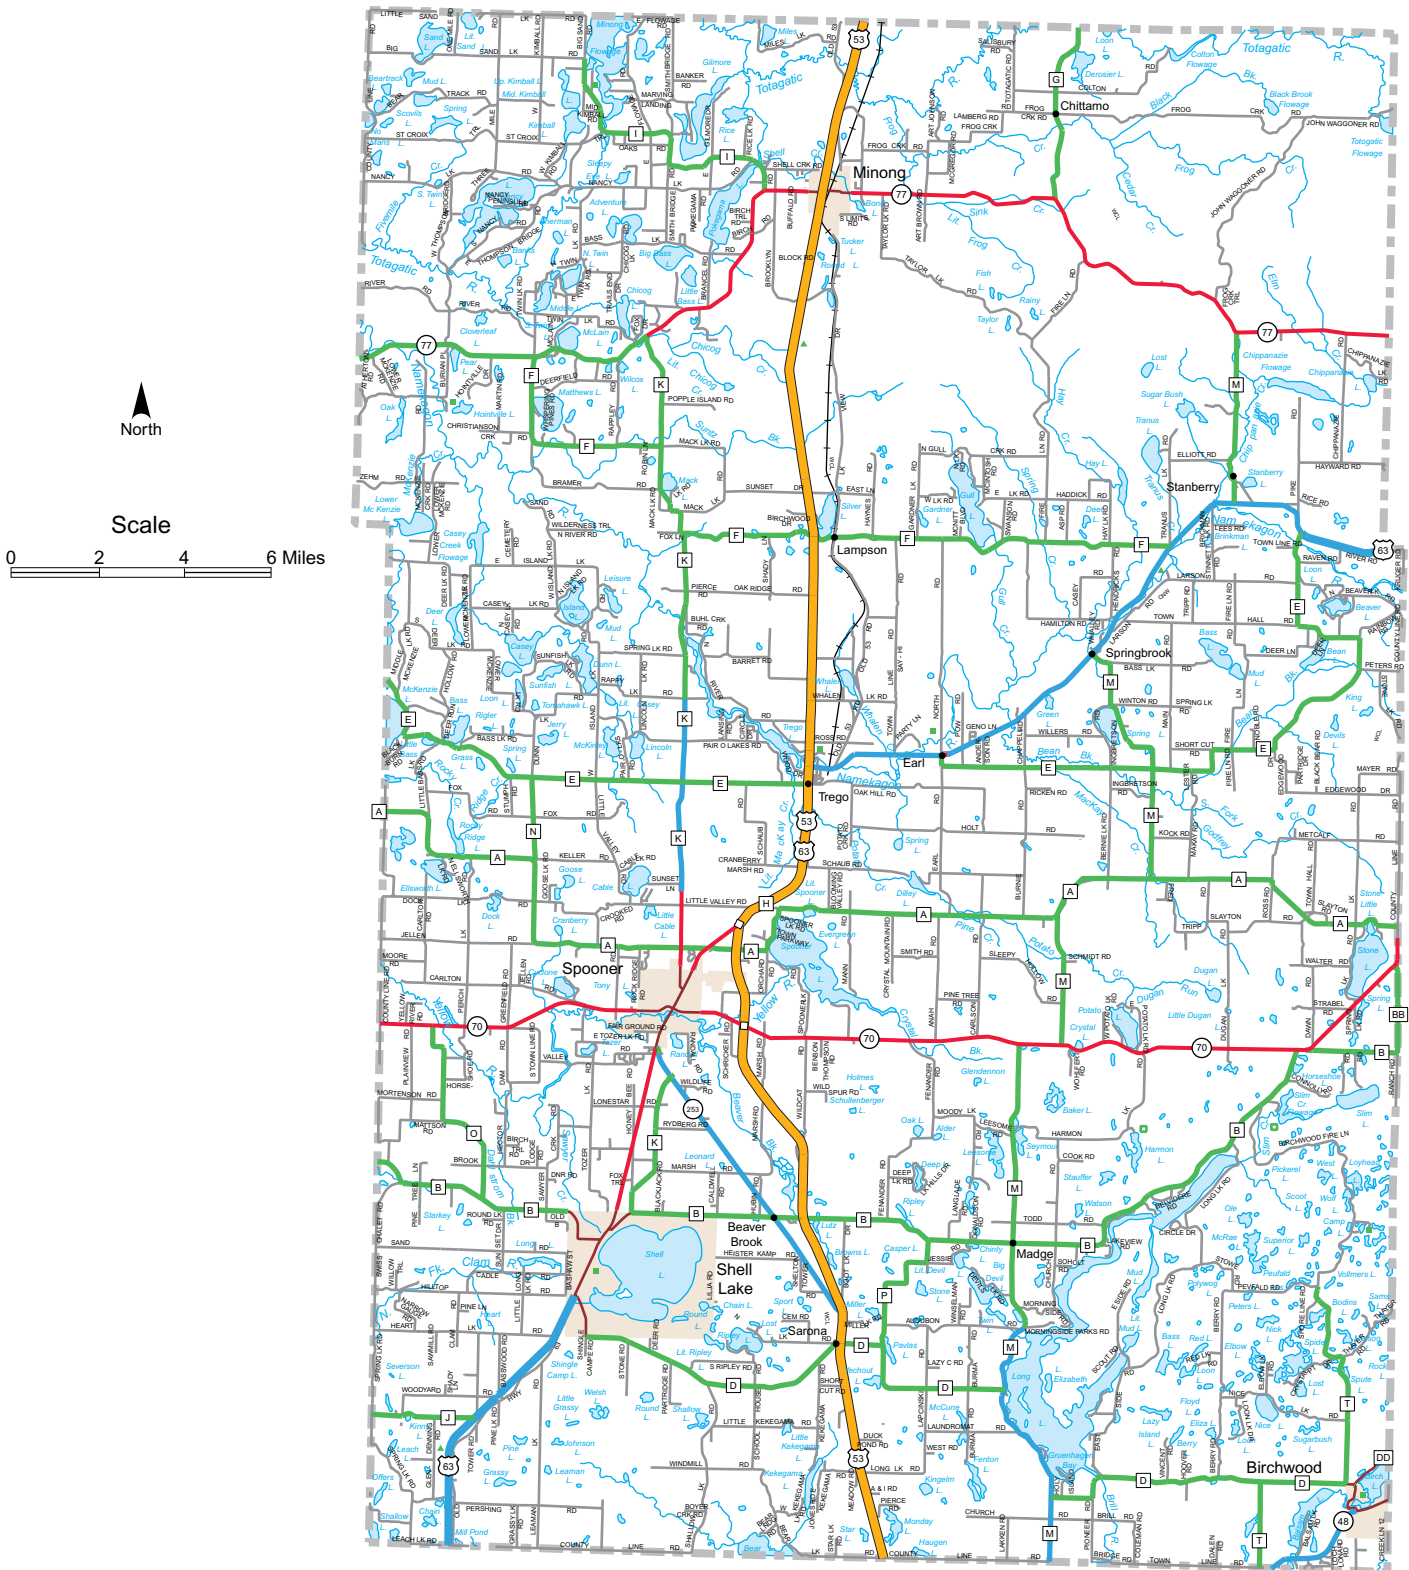

Bicycling Conditions

Washburn County

- High Volume; Undesirable Conditions
- Bicyclists Prohibited or Not Recommended
- Best Conditions for Bicycling
- Moderate Conditions for Bicycling
- Highways with Wider Paved Shoulders with Higher Volumes
- 2 Lane
- 4 Lane
- - - Bicycle Touring Trails
- · - · - Urban Escape Routes
- Major Urban Streets
- Town Roads