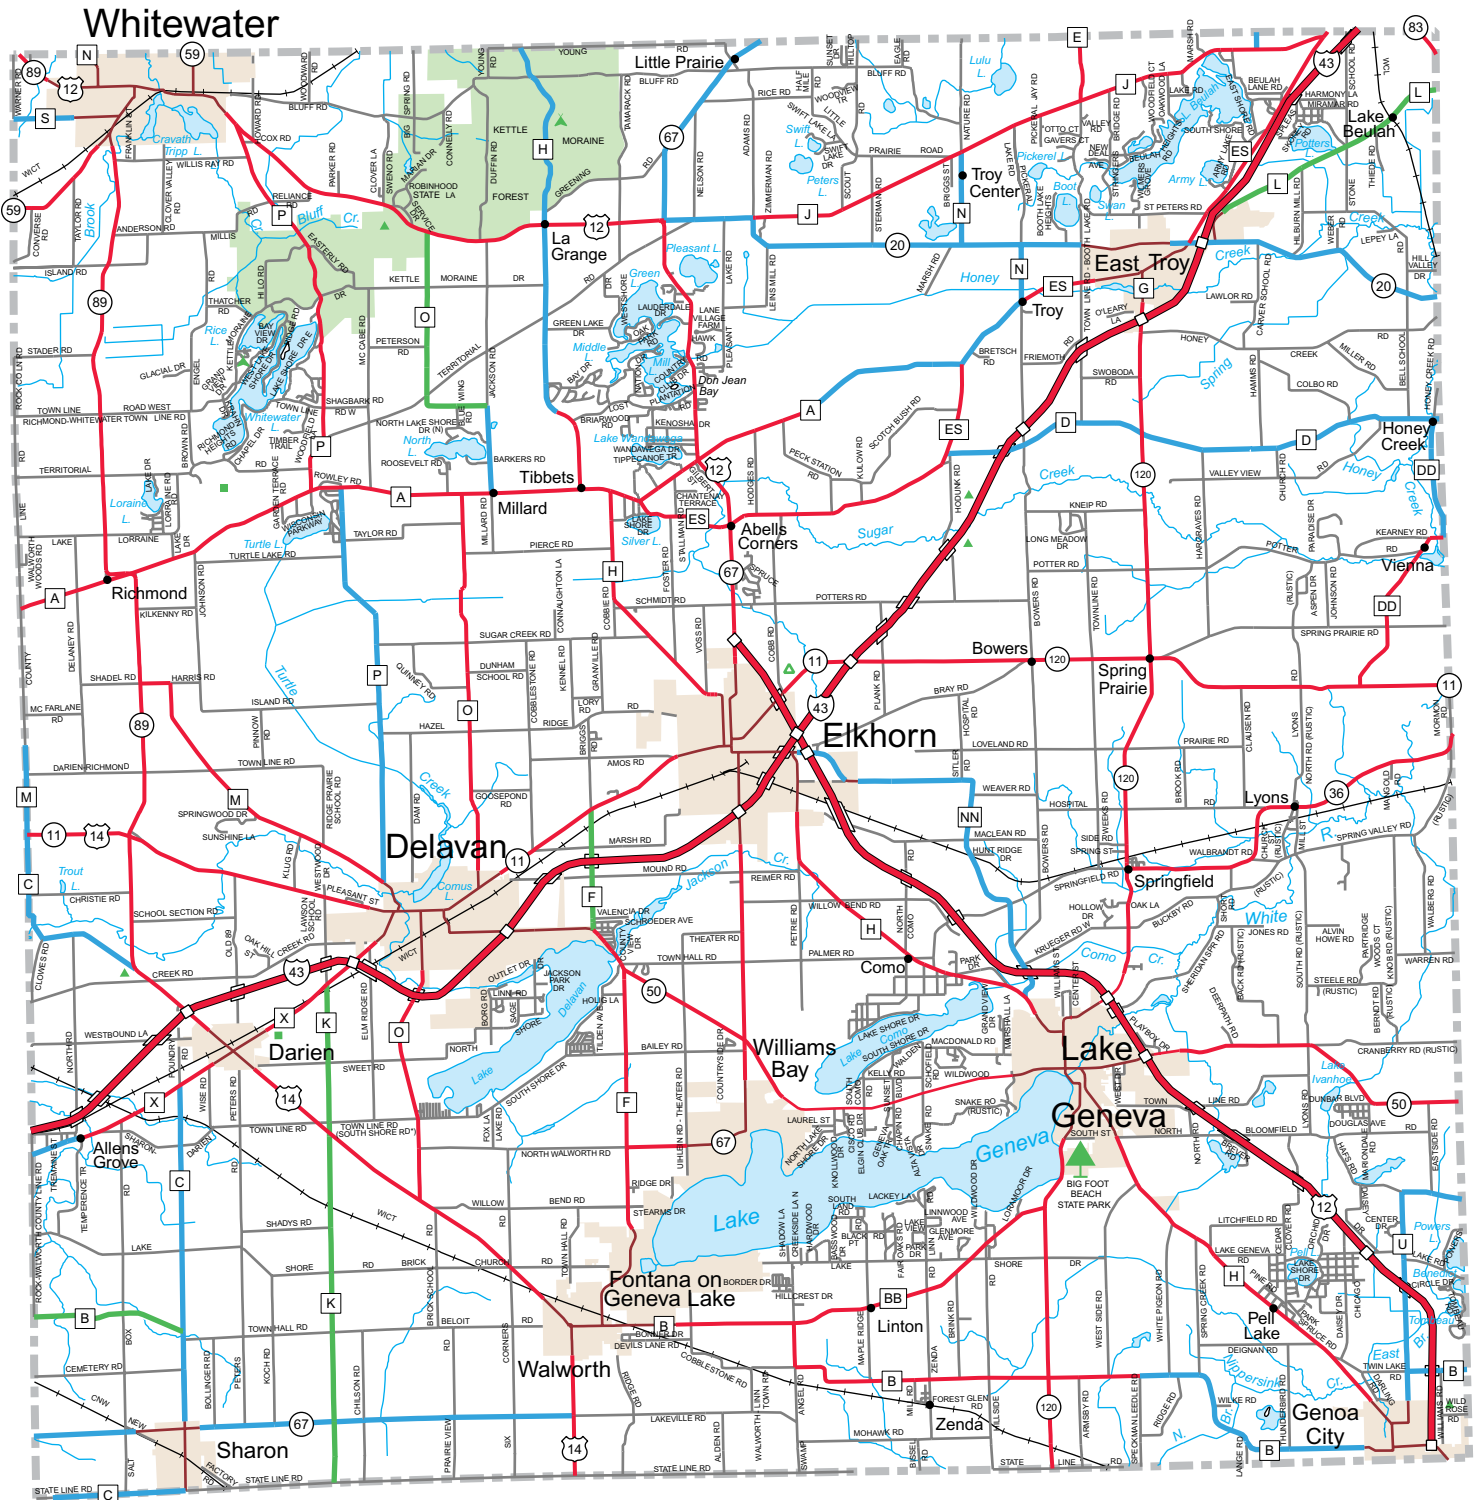

Bicycling Conditions

Walworth County

- Town Roads
- Best Conditions for Bicycling
- Moderate Conditions for Bicycling
- Highways with Wider Paved Shoulders with Higher Volumes
- Bicycle Touring Trails
- Urban Escape Routes
- Major Urban Streets
- High Volume; Undesirable Conditions
- Bicyclists Prohibited or Not Recommended