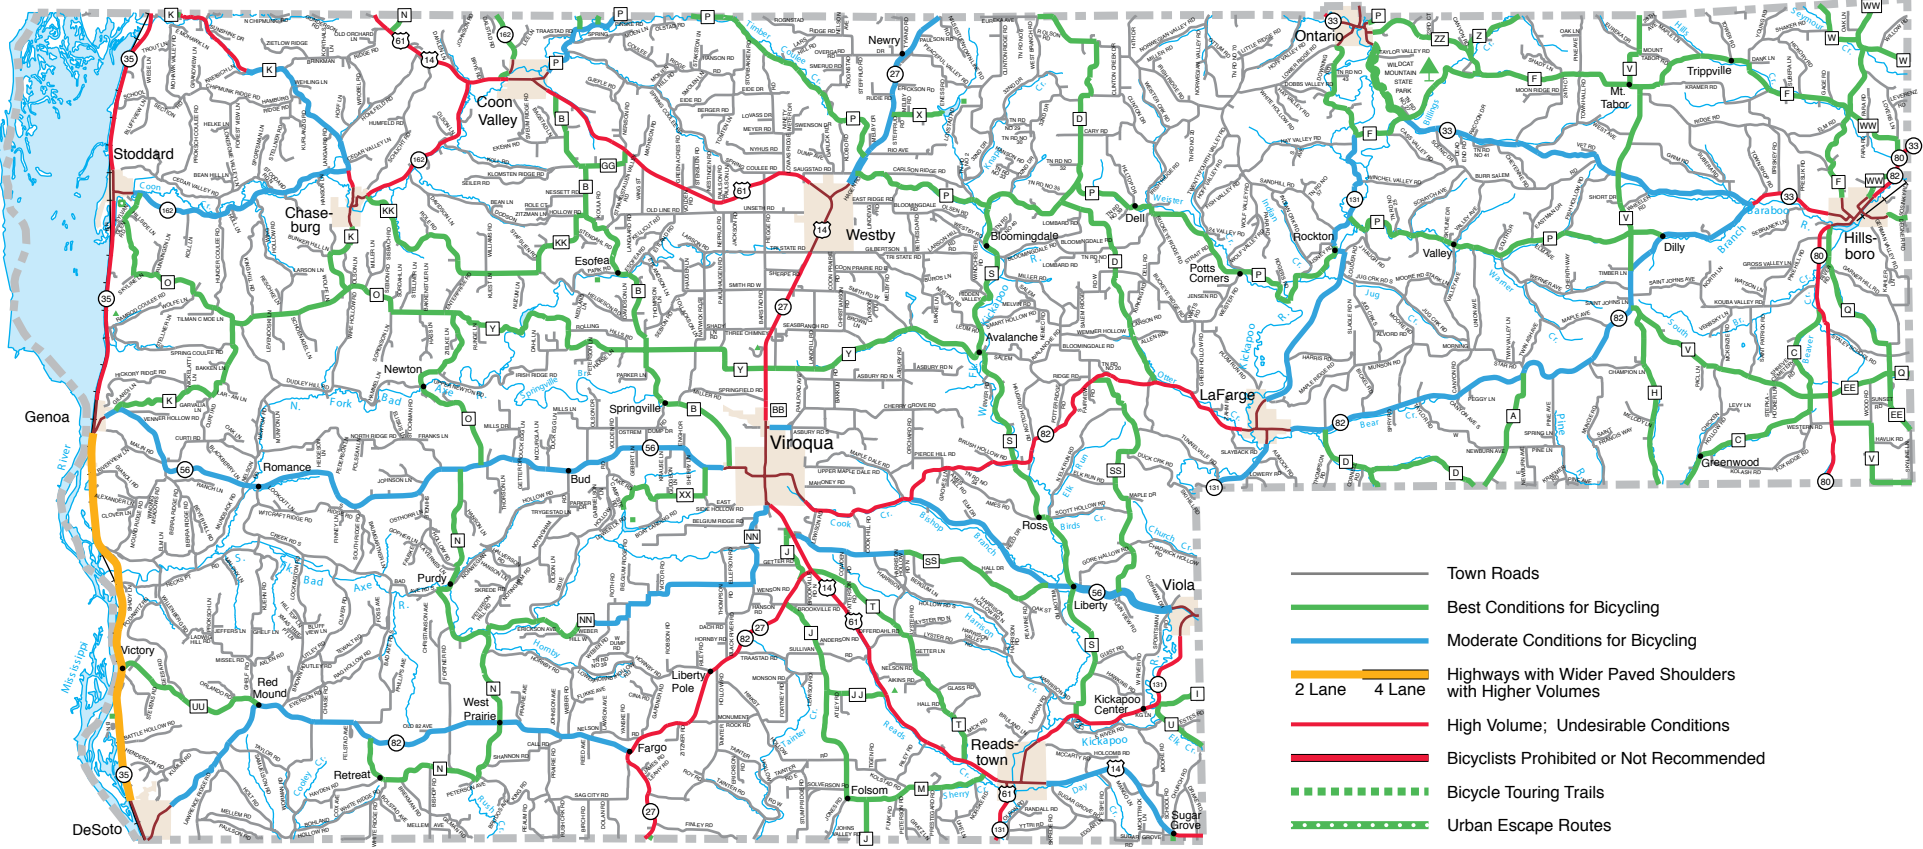

Bicycling Conditions Vernon County

-  Town Roads
-  Best Conditions for Bicycling
-  Moderate Conditions for Bicycling
-  Highways with Wider Paved Shoulders with Higher Volumes
-  2 Lane
-  4 Lane
-  High Volume; Undesirable Conditions
-  Bicyclists Prohibited or Not Recommended
-  Bicycle Touring Trails
-  Urban Escape Routes
-  Major Urban Streets