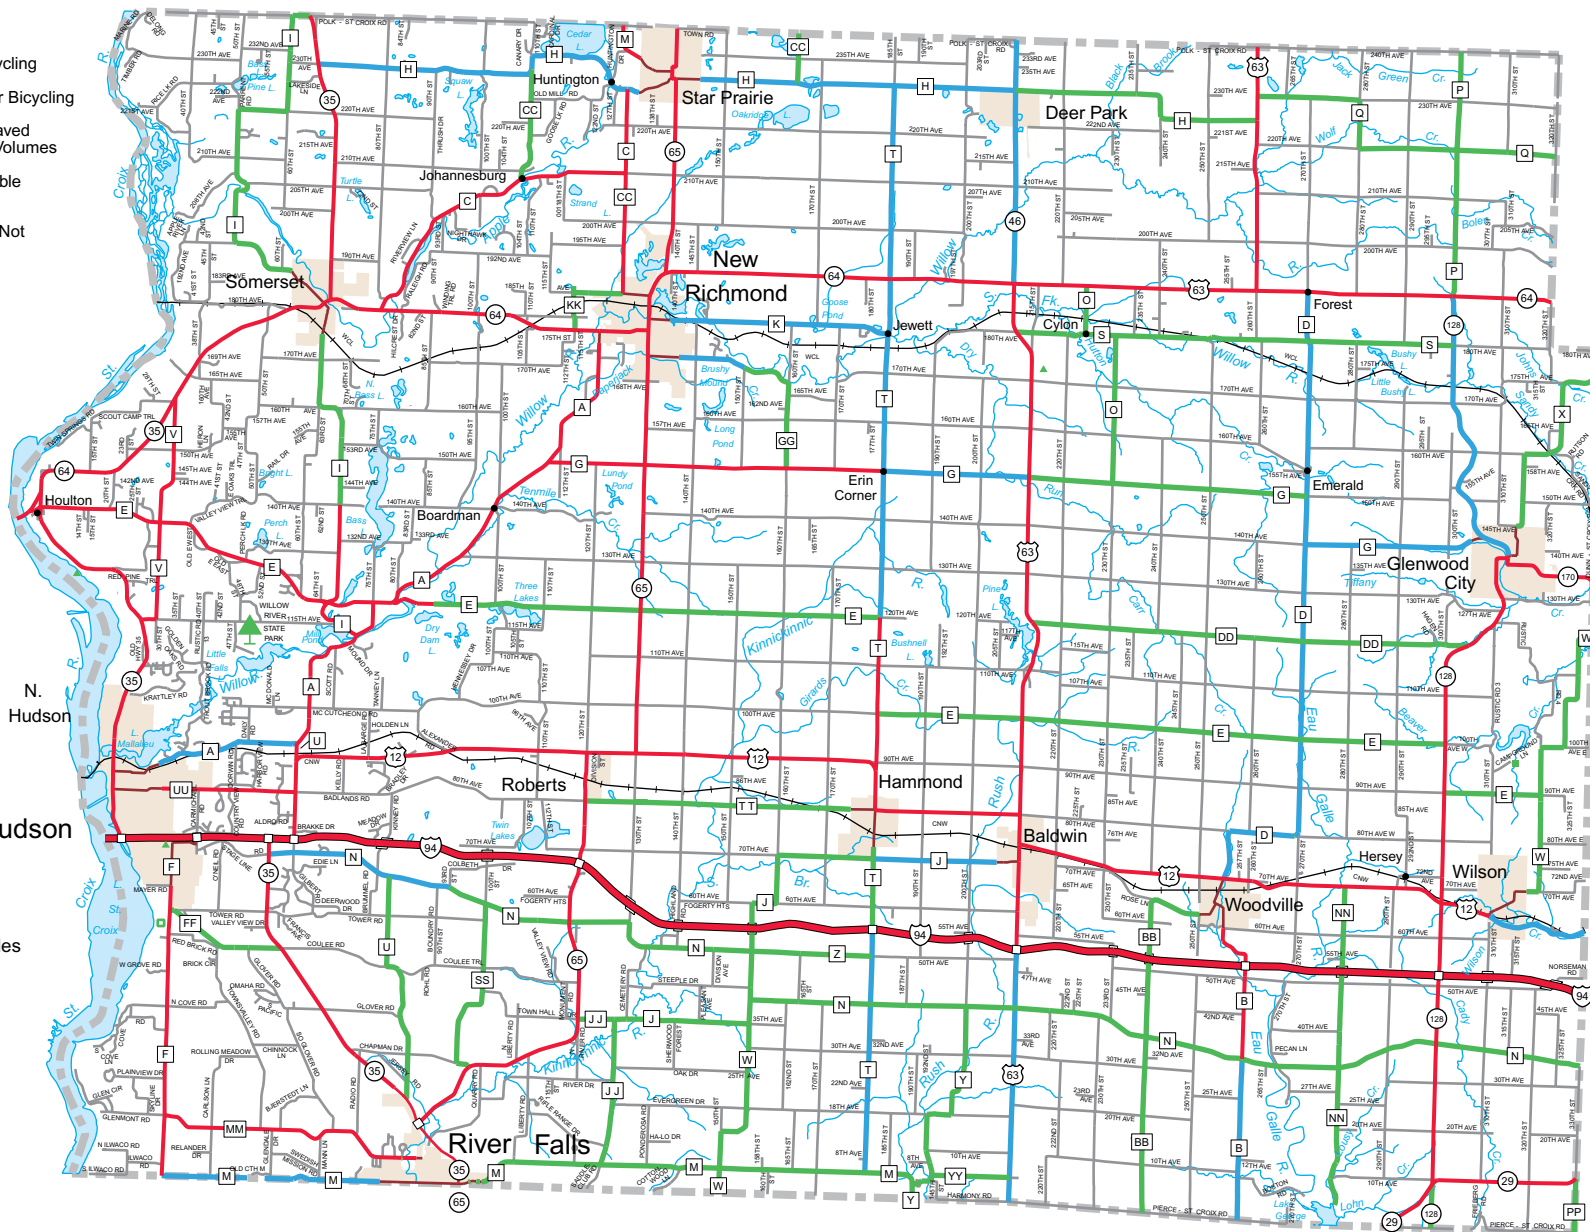

# Bicycling Conditions St. Croix County

-  Town Roads
-  Best Conditions for Bicycling
-  Moderate Conditions for Bicycling
-  Highways with Wider Paved Shoulders with Higher Volumes
-  High Volume; Undesirable Conditions
-  Bicyclists Prohibited or Not Recommended
-  Bicycle Touring Trails
-  Urban Escape Routes
-  Major Urban Streets

Scale