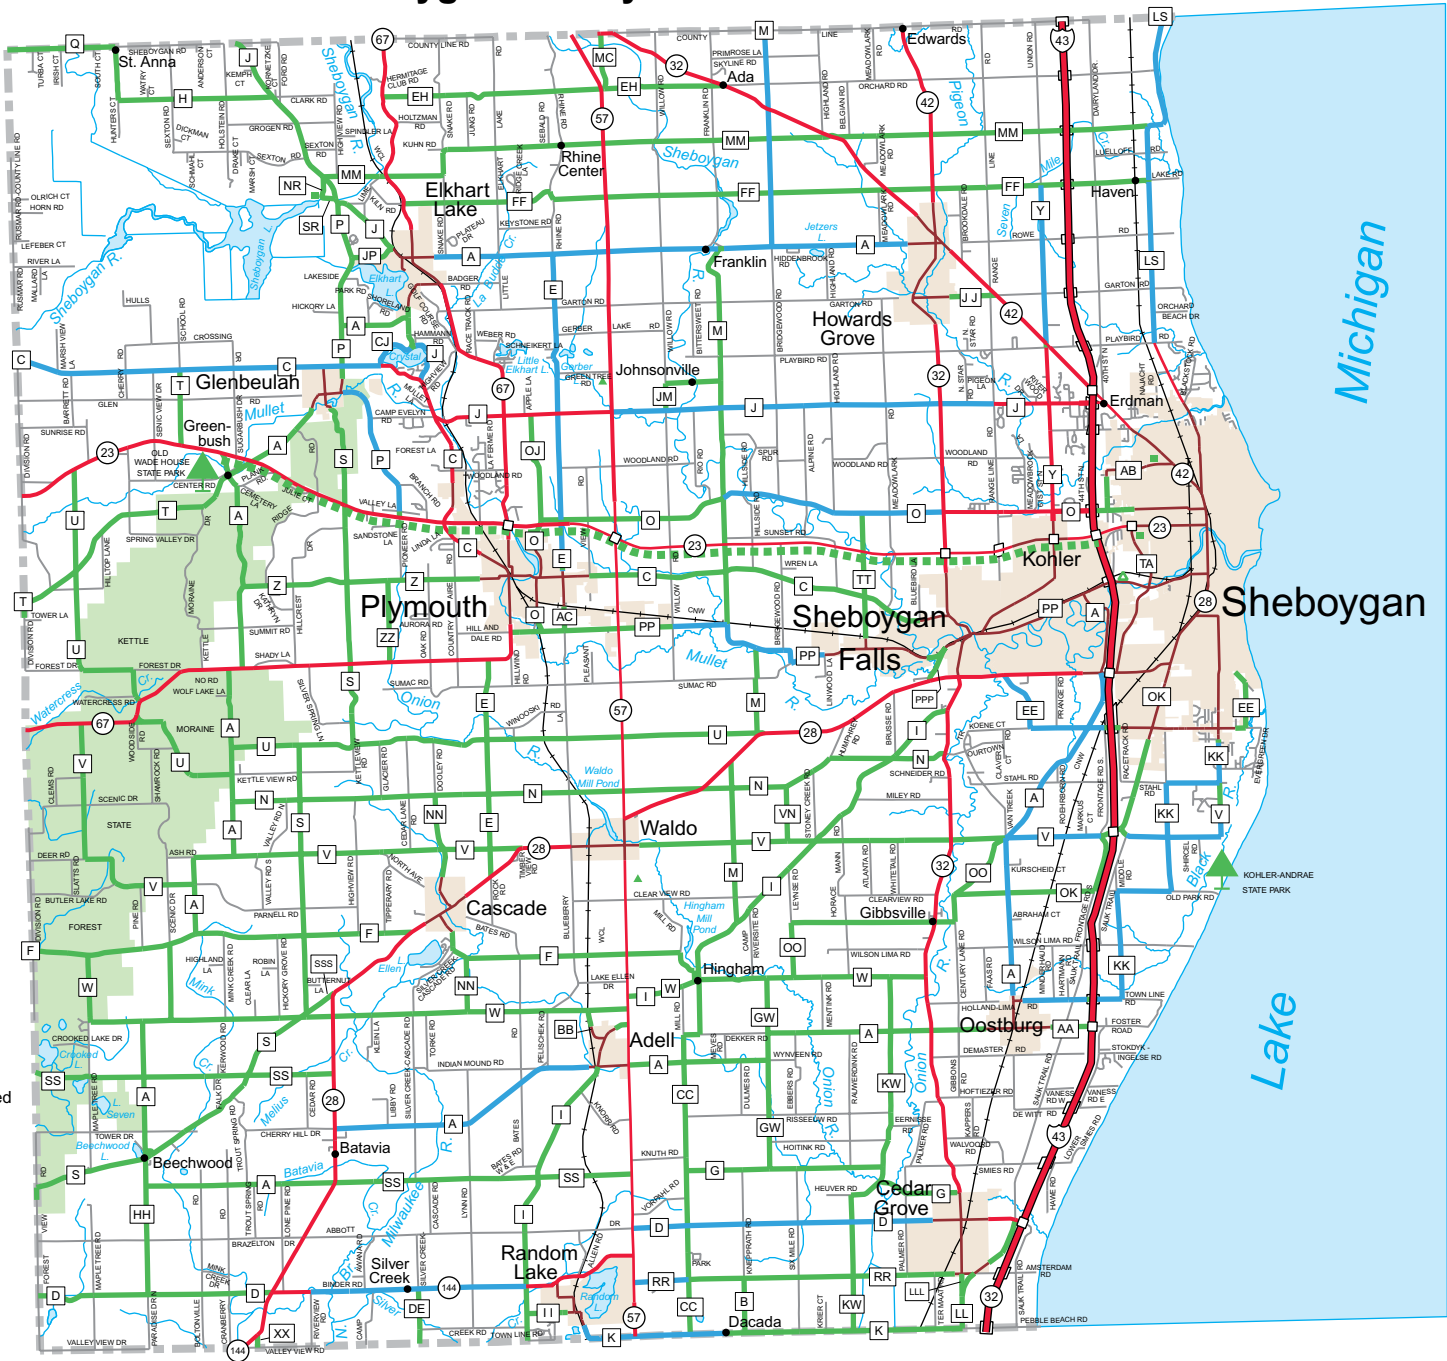

# Bicycling Conditions Sheboygan County

Scale

- Town Roads
- Best Conditions for Bicycling
- Moderate Conditions for Bicycling
- Highways with Wider Paved Shoulders with Higher Volumes
- High Volume; Undesirable Conditions
- Bicyclists Prohibited or Not Recommended
- Bicycle Touring Trails
- Urban Escape Routes
- Major Urban Streets