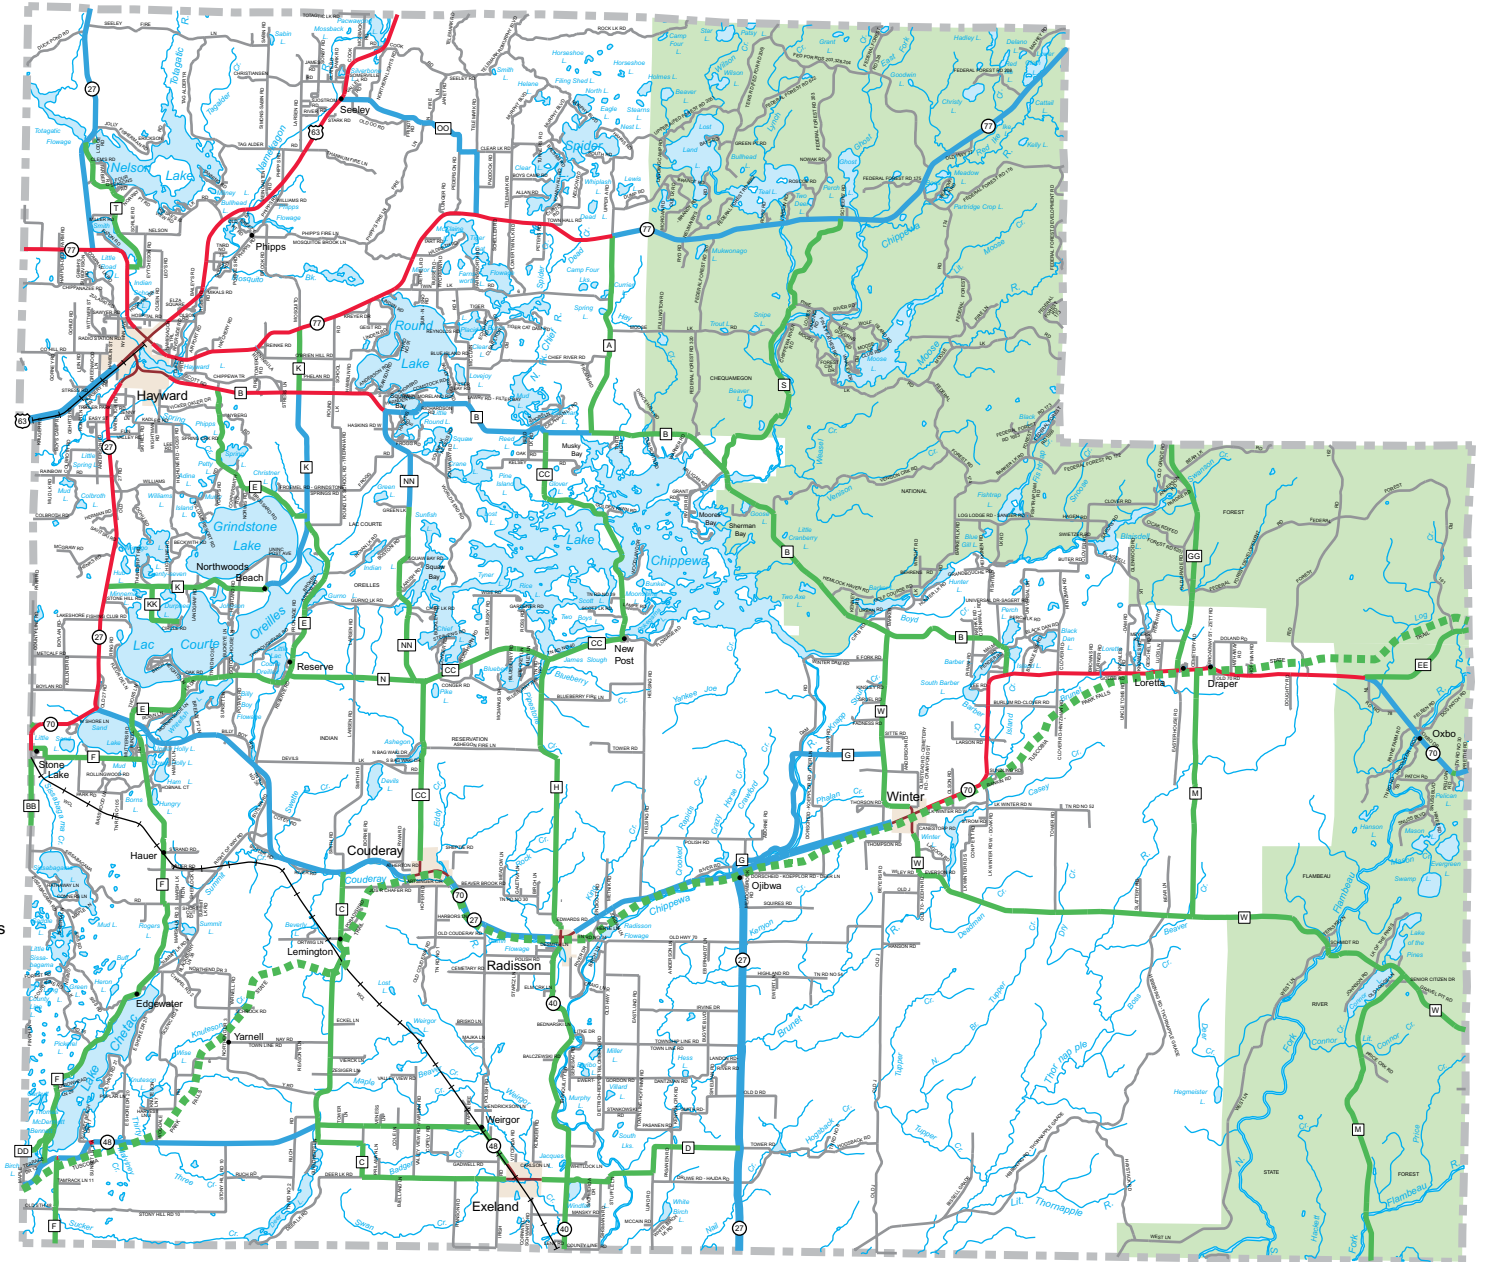

Bicycling Conditions Sawyer County

Scale

-  Town Roads
-  Best Conditions for Bicycling
-  Moderate Conditions for Bicycling
-  Highways with Wider Paved Shoulders with Higher Volumes
-  High Volume; Undesirable Conditions
-  Bicyclists Prohibited or Not Recommended
-  Bicycle Touring Trails
-  Urban Escape Routes
-  Major Urban Streets