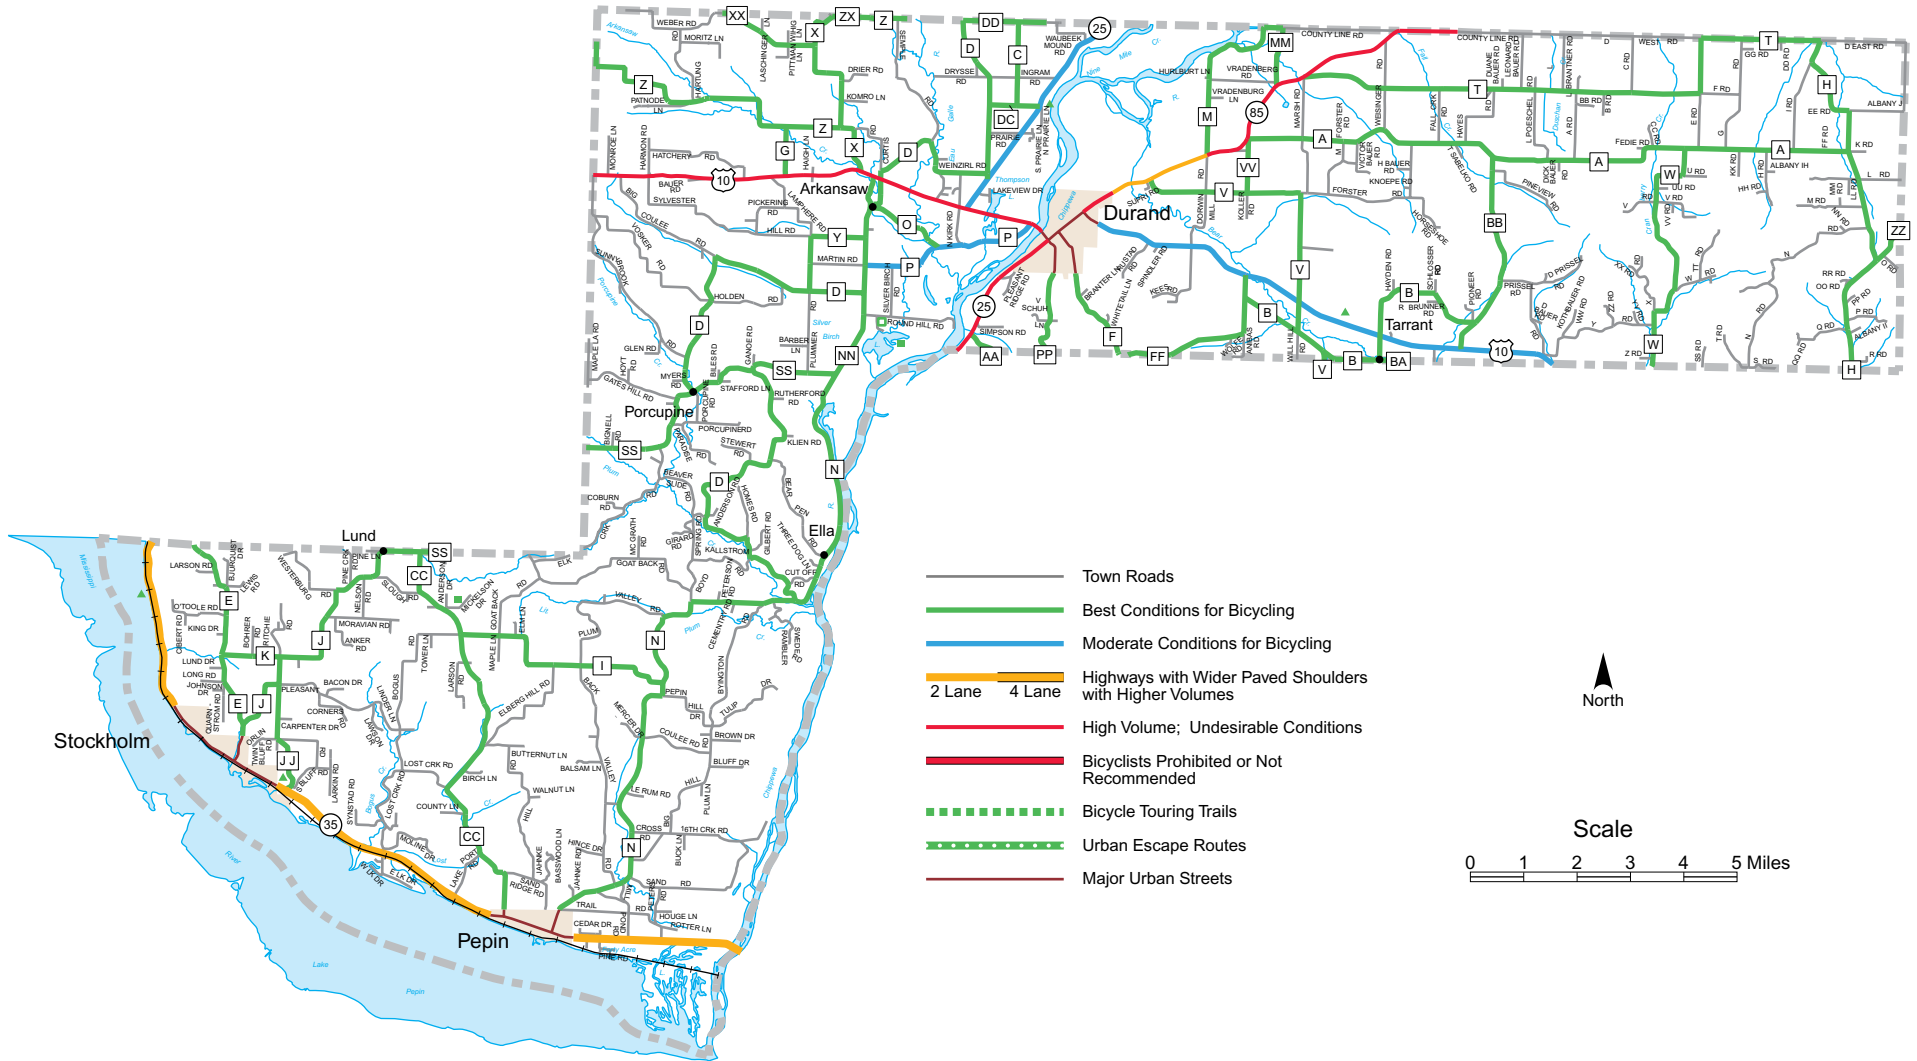

Bicycling Conditions Pepin County

- Town Roads
- Best Conditions for Bicycling
- Moderate Conditions for Bicycling
- Highways with Wider Paved Shoulders with Higher Volumes
- High Volume; Undesirable Conditions
- Bicyclists Prohibited or Not Recommended
- - - Bicycle Touring Trails
- - - Urban Escape Routes
- Major Urban Streets