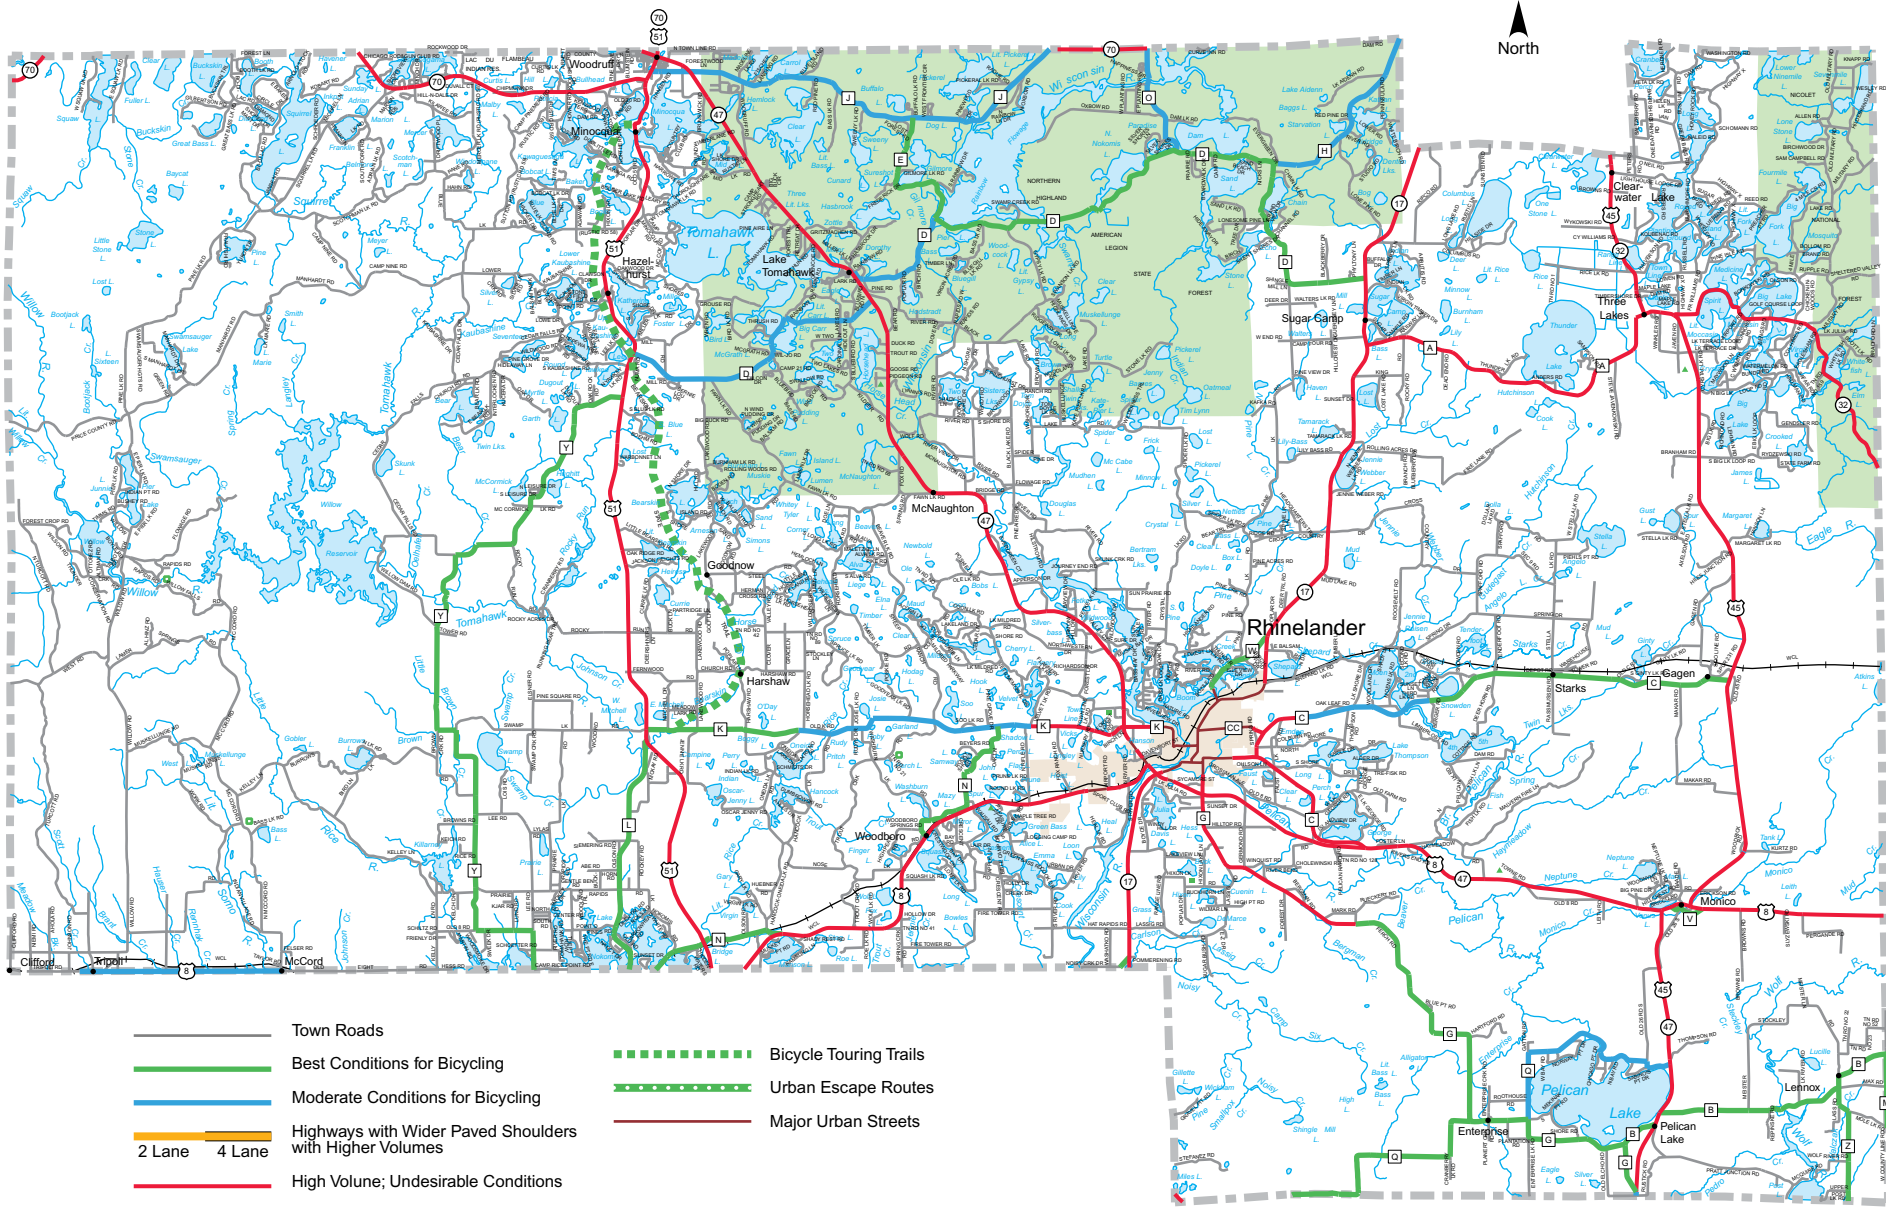

Bicycling Conditions Oneida County

- Town Roads
- Best Conditions for Bicycling
- Moderate Conditions for Bicycling
- Highways with Wider Paved Shoulders with Higher Volumes
- High Volume; Undesirable Conditions
- Bicyclists Prohibited or Not Recommended
- Bicycle Touring Trails
- Urban Escape Routes
- Major Urban Streets