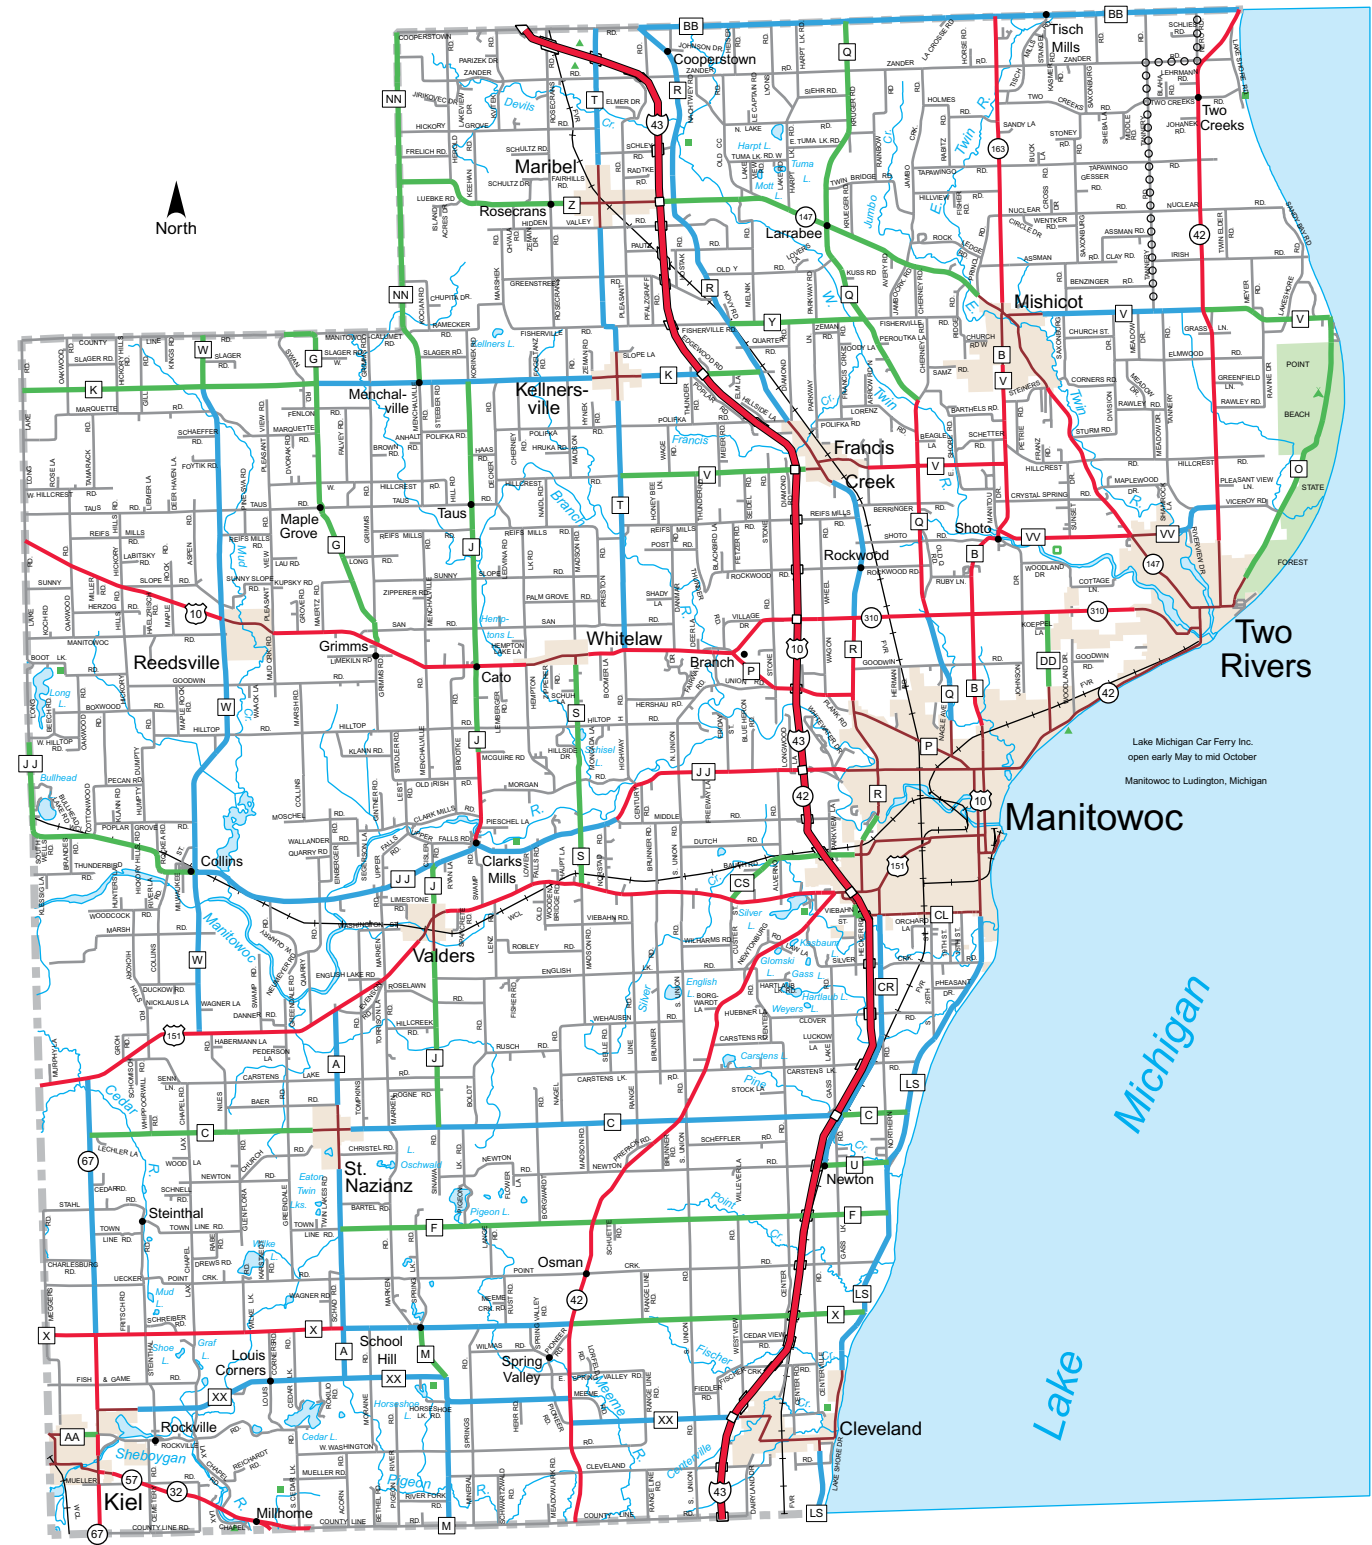

Bicycling Conditions

Manitowoc County

- Town Roads
- Best Conditions for Bicycling
- Moderate Conditions for Bicycling
- Highways with Wider Paved Shoulders with Higher Volumes
- High Volume; Undesirable Conditions
- 2 Lane
- 4 Lane

- Bicyclists Prohibited or Not Recommended
- Bicycle Touring Trails
- Urban Escape Routes
- Major Urban Streets