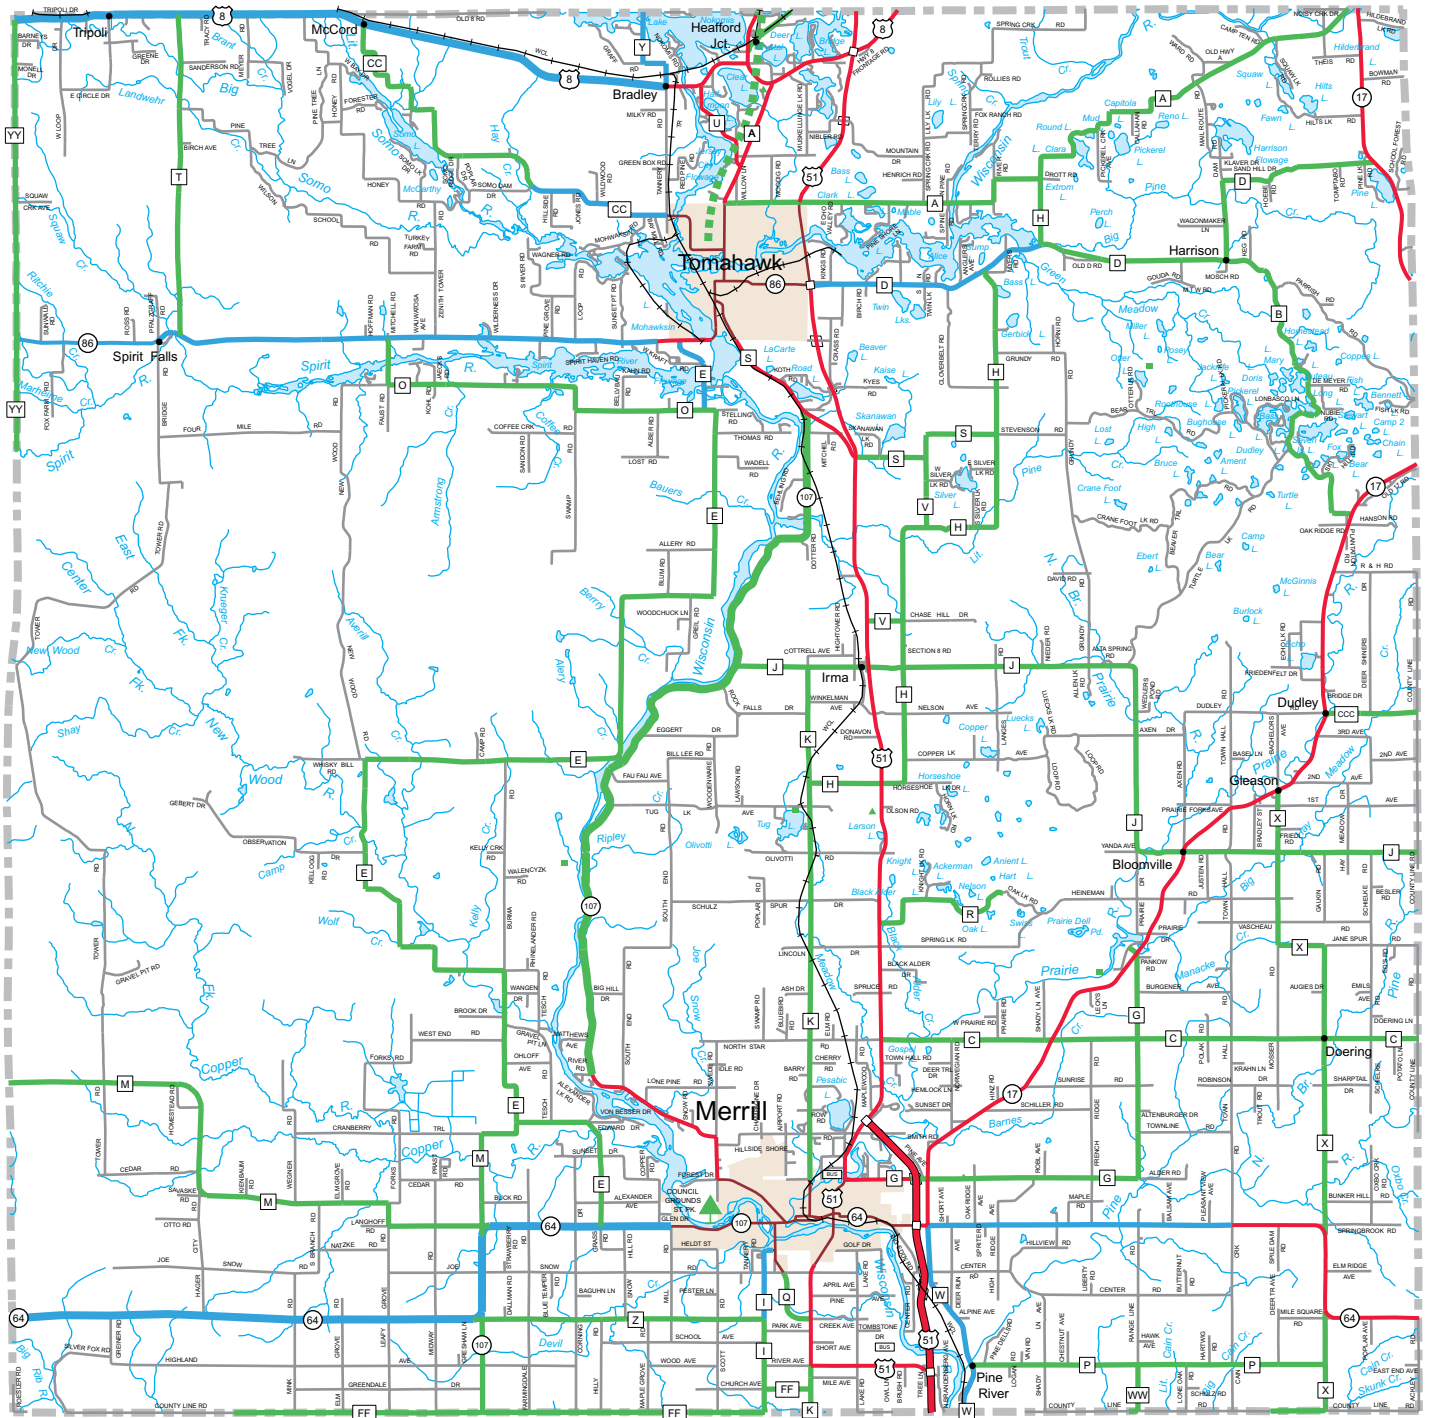

Bicycling Conditions

Lincoln County

- Town Roads
- Best Conditions for Bicycling
- Moderate Conditions for Bicycling
- Highways with Wider Paved Shoulders with Higher Volumes
- High Volume; Undesirable Conditions
- Bicyclists Prohibited or Not Recommended

- Bicycle Touring Trails
- Urban Escape Routes
- Major Urban Streets

Scale