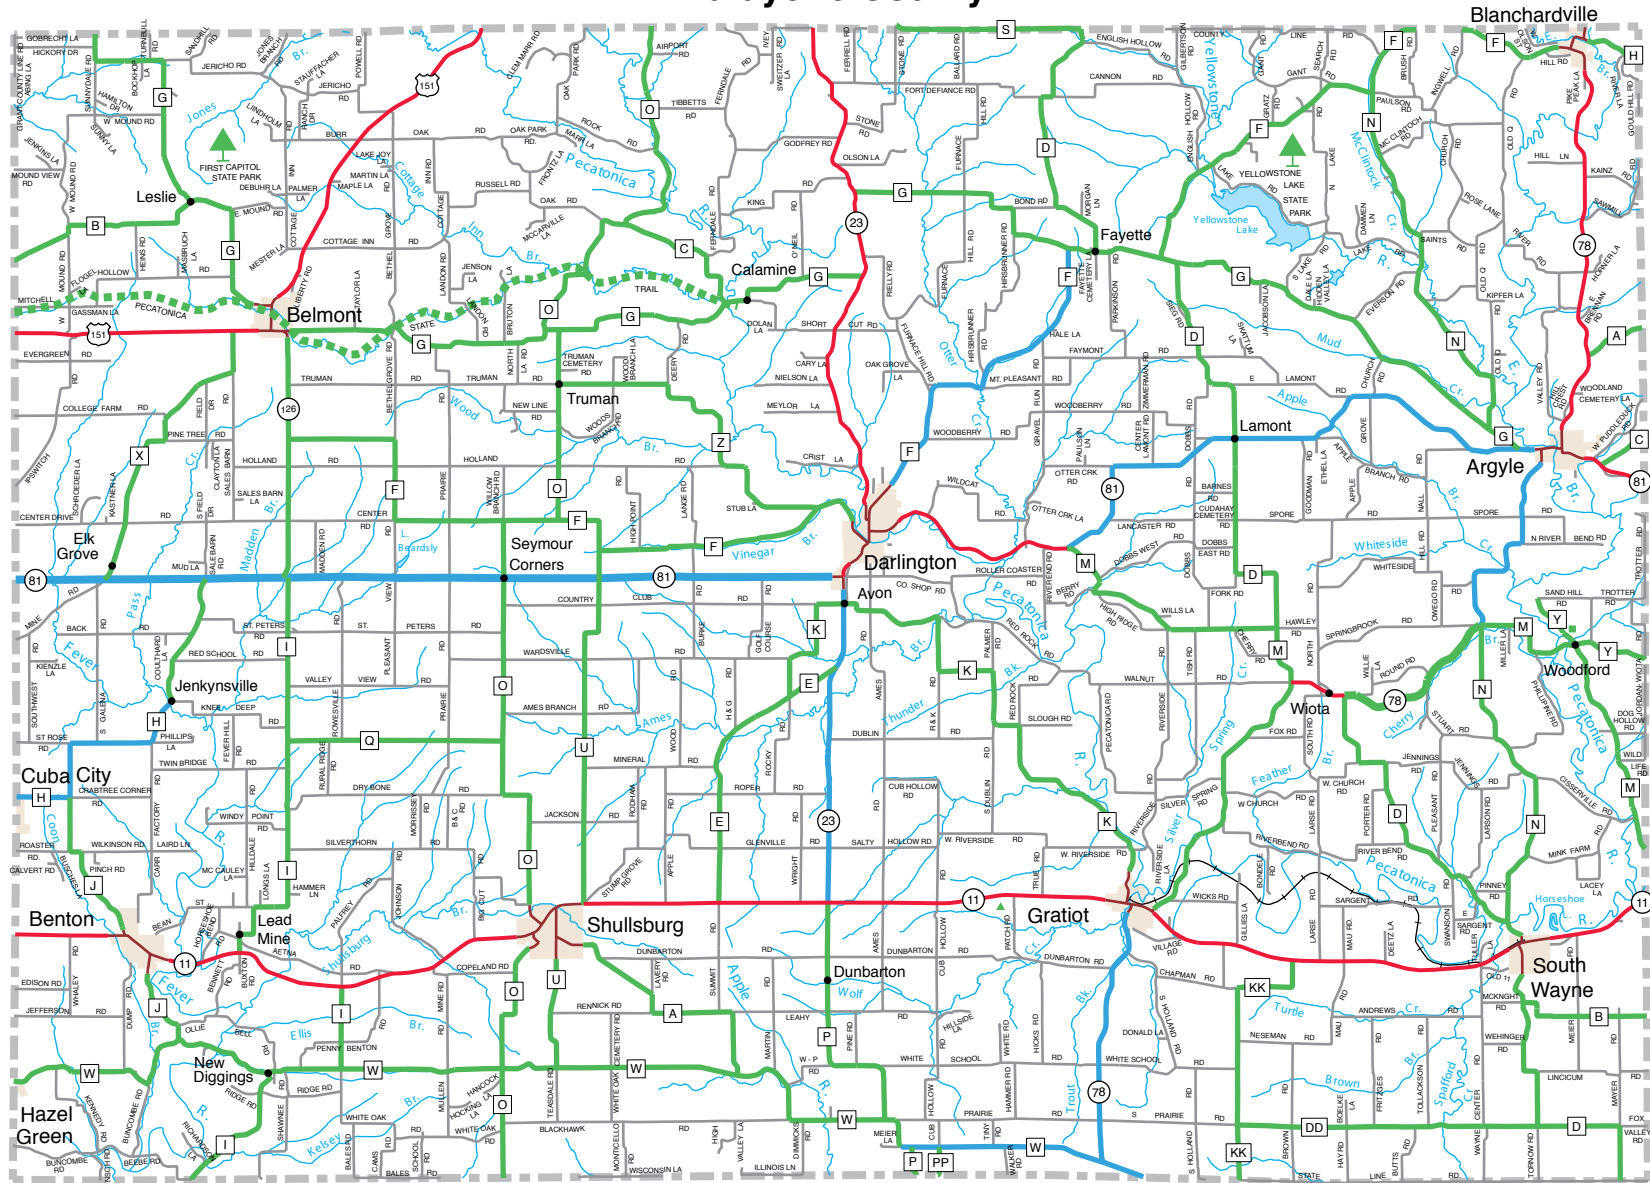

Bicycling Conditions Lafayette County

- Town Roads
- Best Conditions for Bicycling
- Moderate Conditions for Bicycling
- Highways with Wider Paved Shoulders with Higher Volumes
- High Volume; Undesirable Conditions
- Bicyclists Prohibited or Not Recommended
- - - - - Bicycle Touring Trails
- · - · - Urban Escape Routes
- Major Urban Streets

Scale

0 1 2 3 4 5 Miles

North