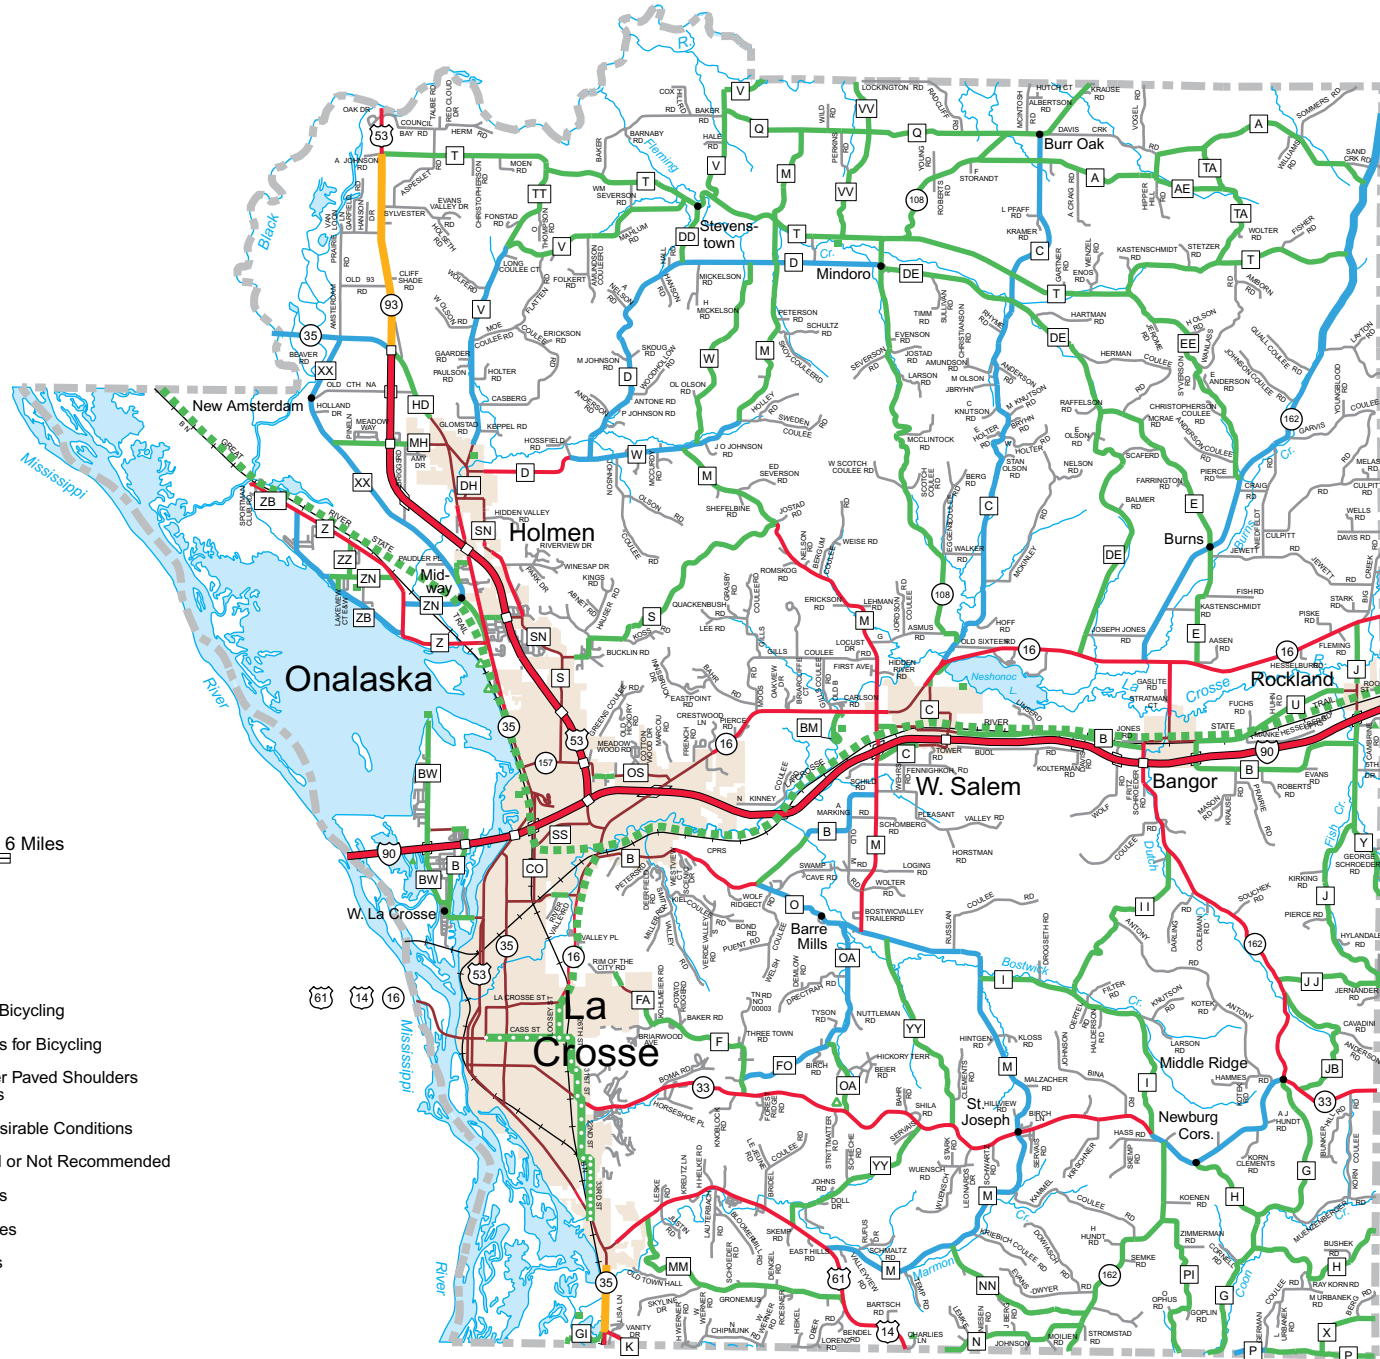

# Bicycling Conditions La Crosse County

Scale

-  Town Roads
-  Best Conditions for Bicycling
-  Moderate Conditions for Bicycling
-  Highways with Wider Paved Shoulders with Higher Volumes
-  High Volume; Undesirable Conditions
-  Bicyclists Prohibited or Not Recommended
-  Bicycle Touring Trails
-  Urban Escape Routes
-  Major Urban Streets