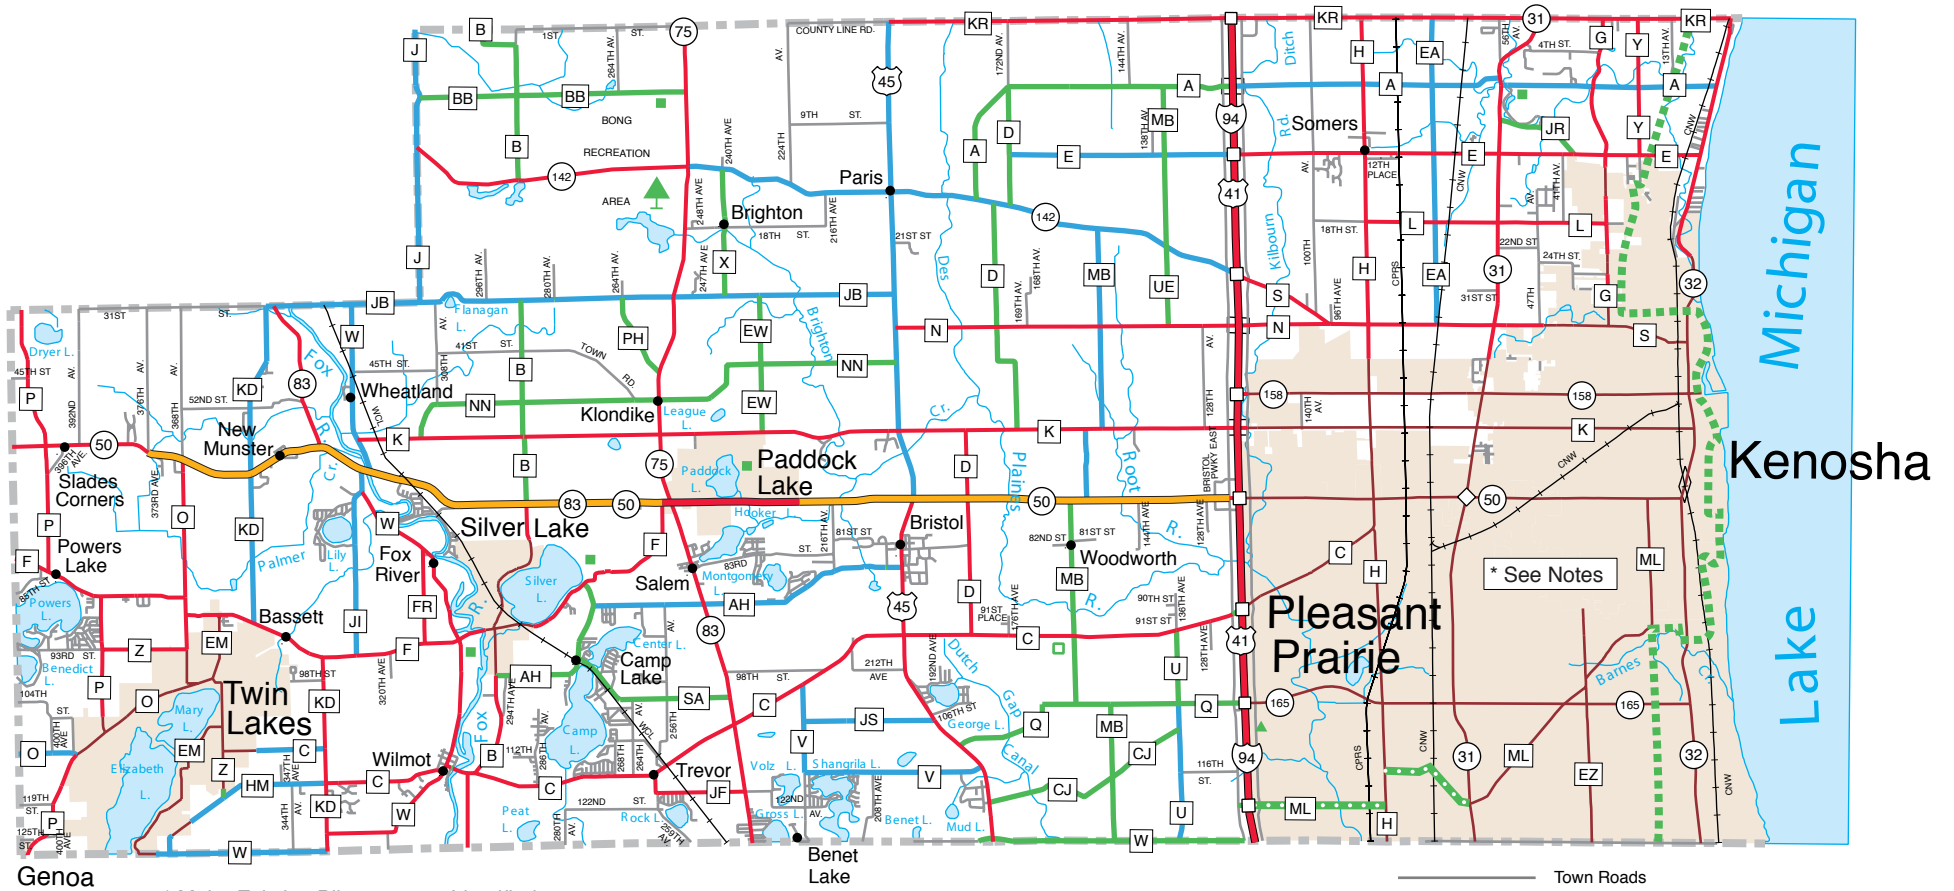

Bicycling Conditions Kenosha County

Genoa City

* Major Existing Bikeways are Identified

See SEWRPC Map for Detailed Recommendations on Planned Bikeways within Shaded Area.

Scale

- Town Roads
- Best Conditions for Bicycling
- Moderate Conditions for Bicycling
- 2 Lane
- 4 Lane
- High Volume; Undesirable Conditions
- Bicyclists Prohibited or Not Recommended
- Bicycle Touring Trails
- Urban Escape Routes
- Major Urban Streets