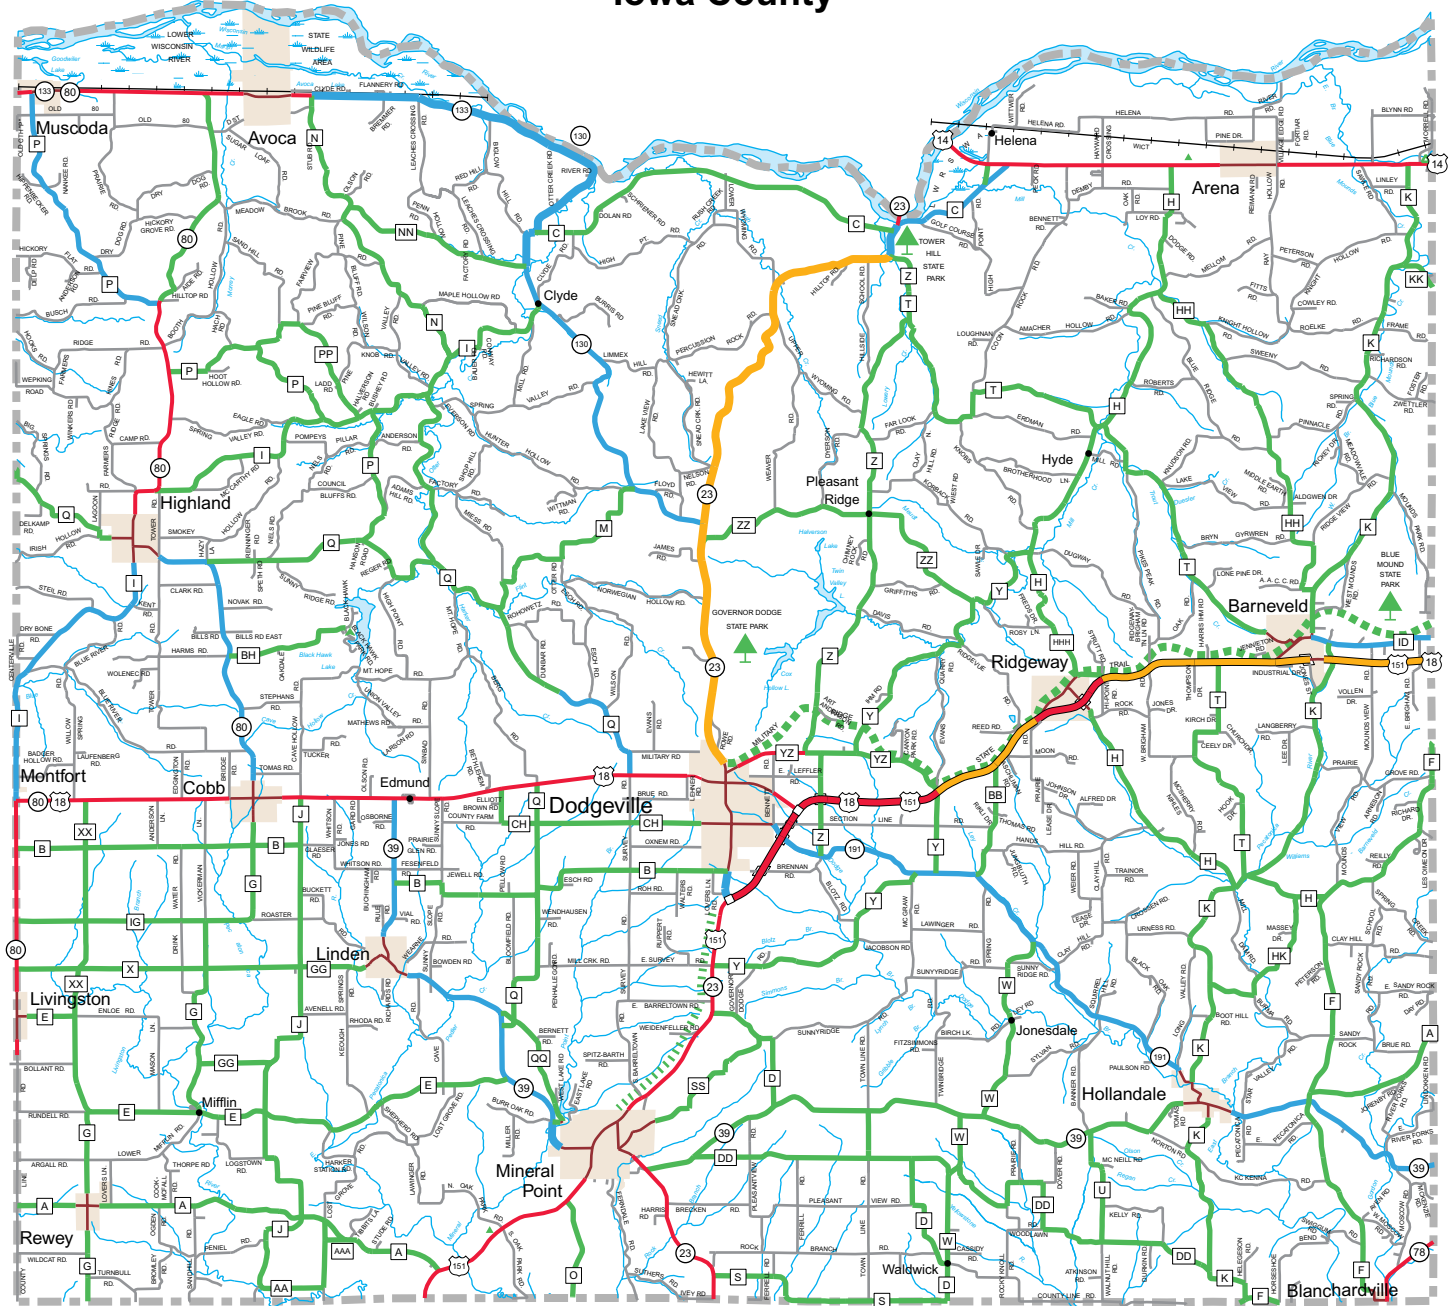

## Iowa County

- Town Roads
- Best Conditions for Bicycling
- Moderate Conditions for Bicycling
- Highways with Wider Paved Shoulders with Higher Volumes
- High Volume; Undesirable Conditions
- Bicyclists Prohibited or Not Recommended
- Bicycle Touring Trails
- Proposed Intercity Transportation Routes
- Urban Escape Routes
- Major Urban Streets

Scale