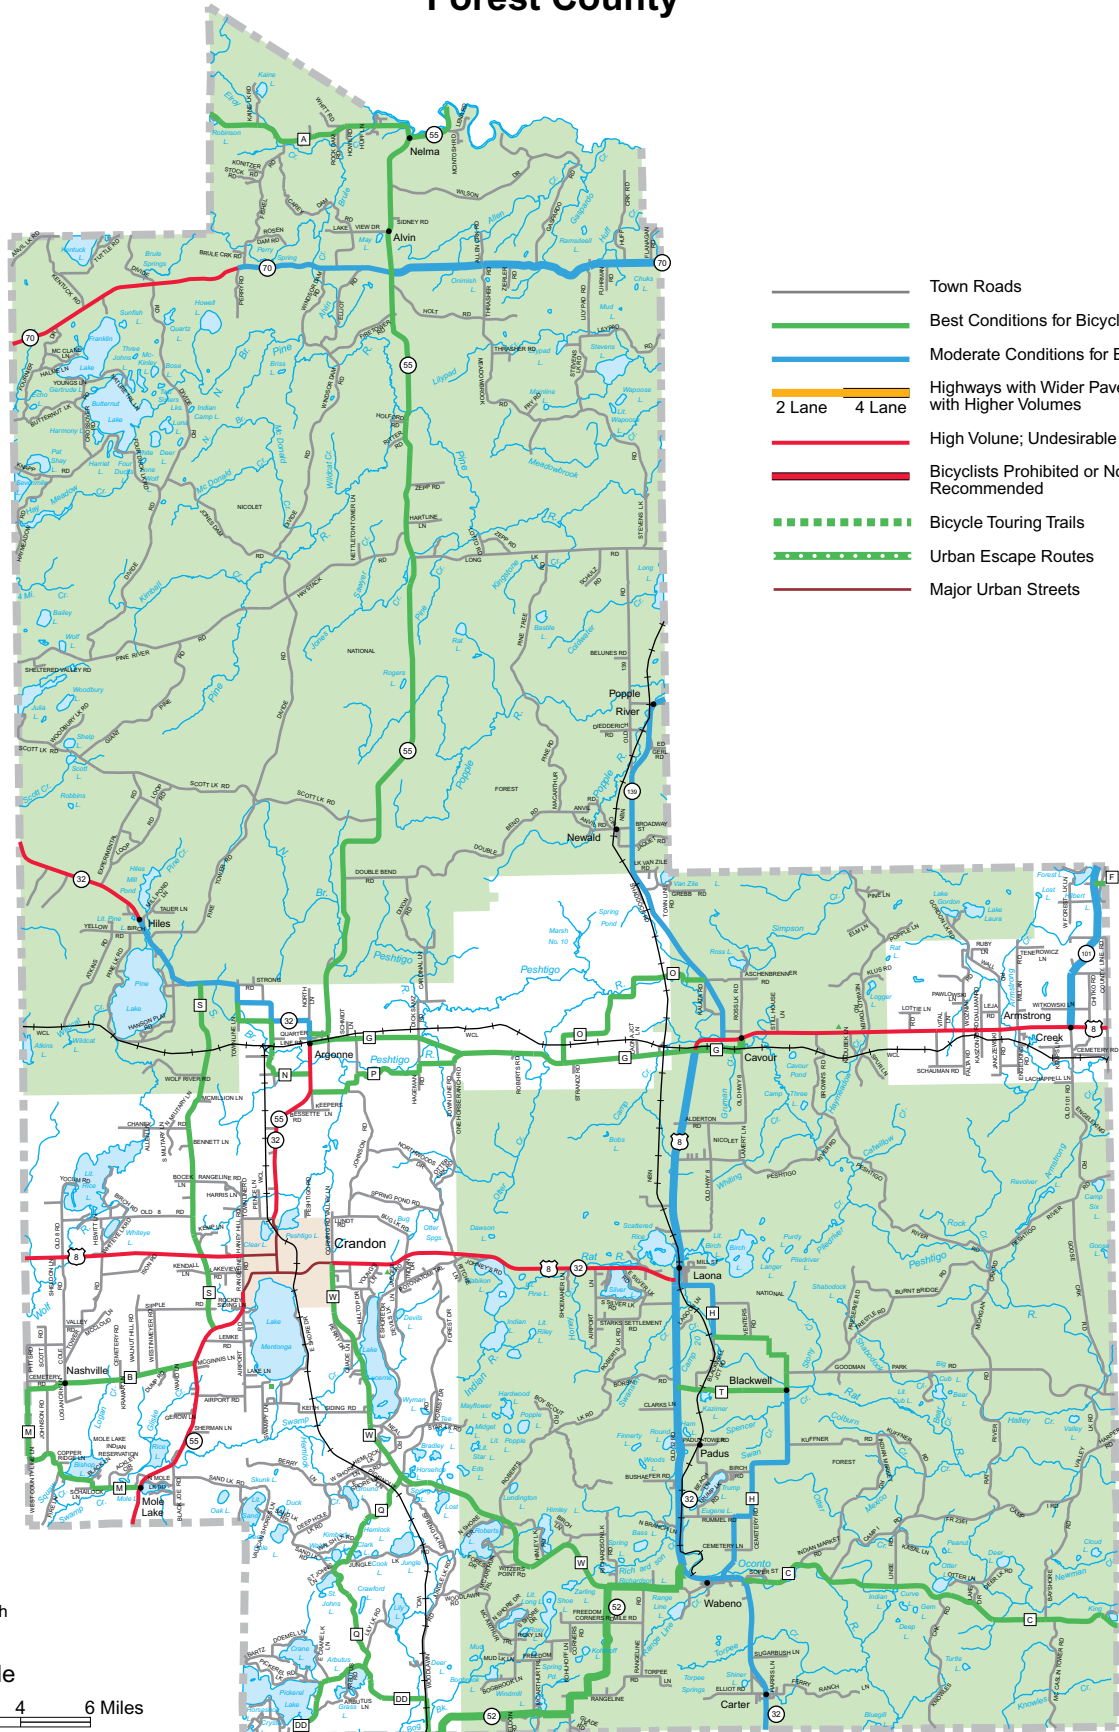

Bicycling Conditions

Forest County

- Town Roads
- Best Conditions for Bicycling
- Moderate Conditions for Bicycling
- Highways with Wider Paved Shoulders with Higher Volumes
2 Lane 4 Lane
- High Volume; Undesirable Conditions
- Bicyclists Prohibited or Not Recommended
- Bicycle Touring Trails
- Urban Escape Routes
- Major Urban Streets

Scale