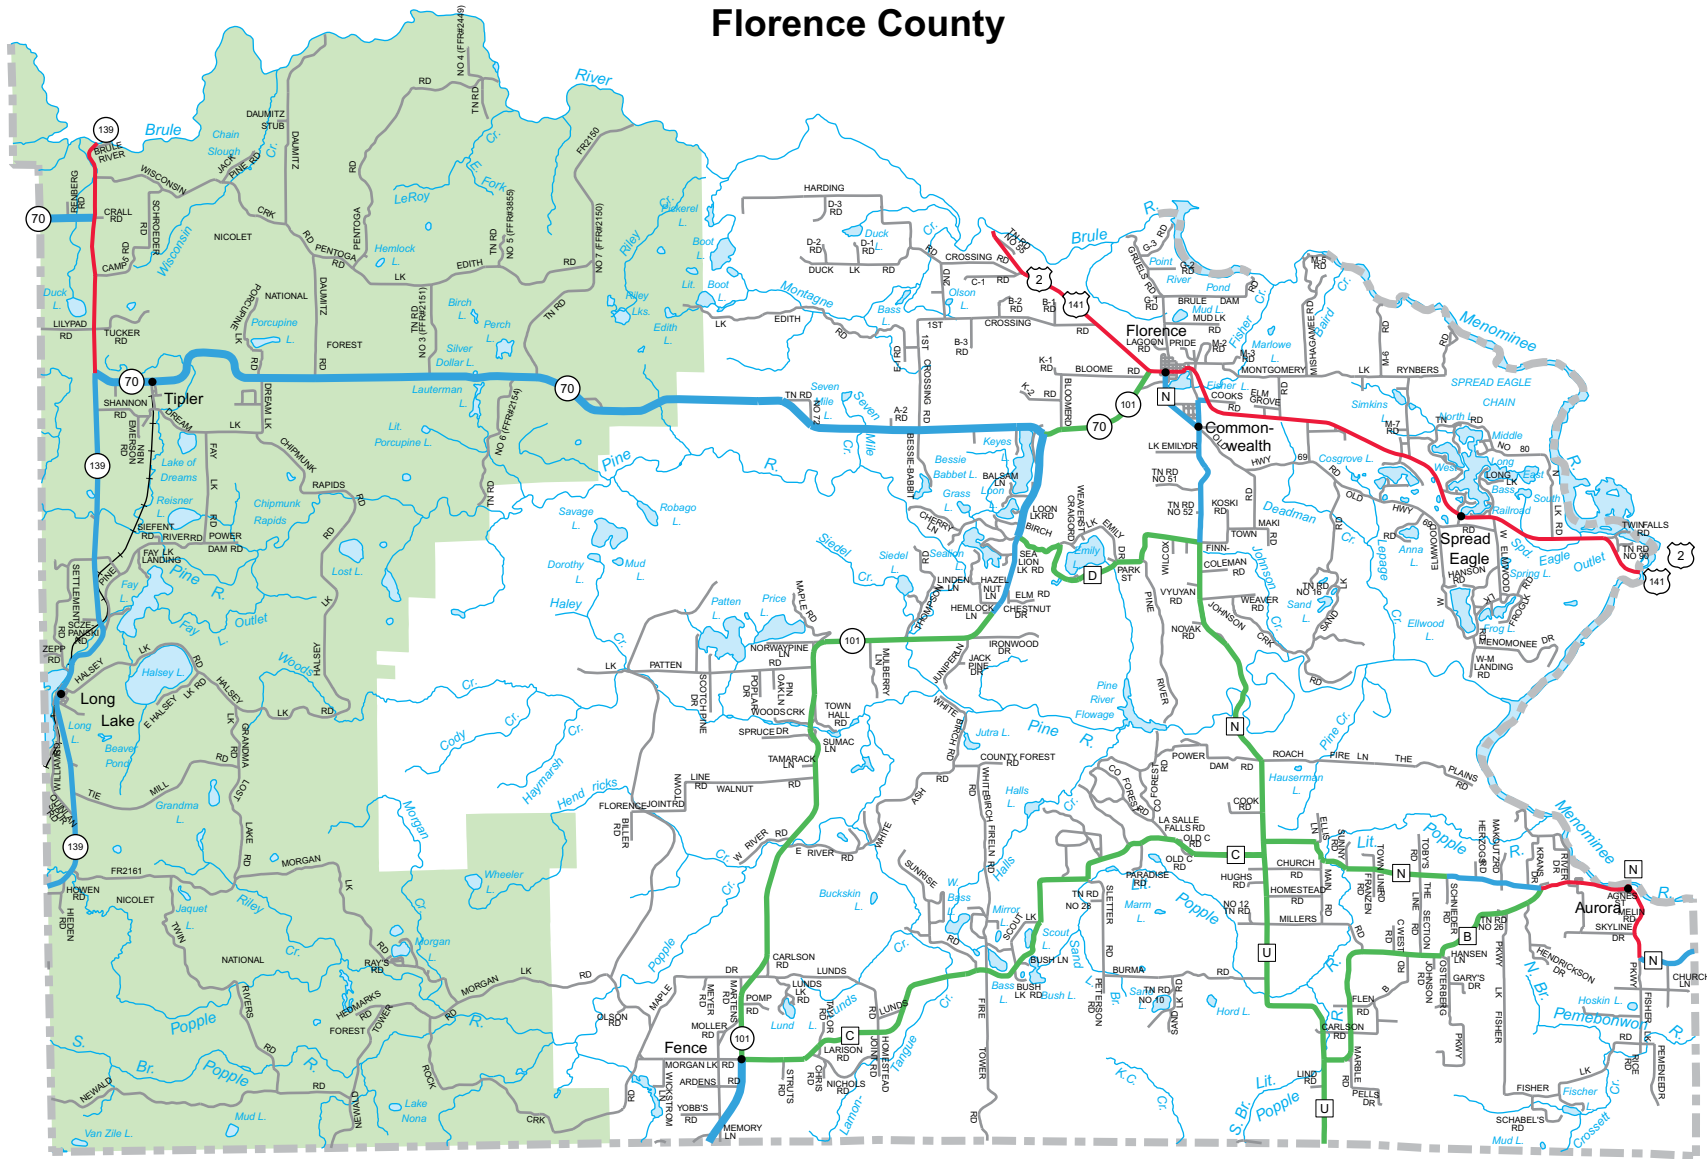

Bicycling Conditions Florence County

-  Town Roads
-  Best Conditions for Bicycling
-  Moderate Conditions for Bicycling
-  Highways with Wider Paved Shoulders with Higher Volumes
-  High Volume; Undesirable Conditions
-  Bicyclists Prohibited or Not Recommended
-  Bicycle Touring Trails
-  Urban Escape Routes
-  Major Urban Streets