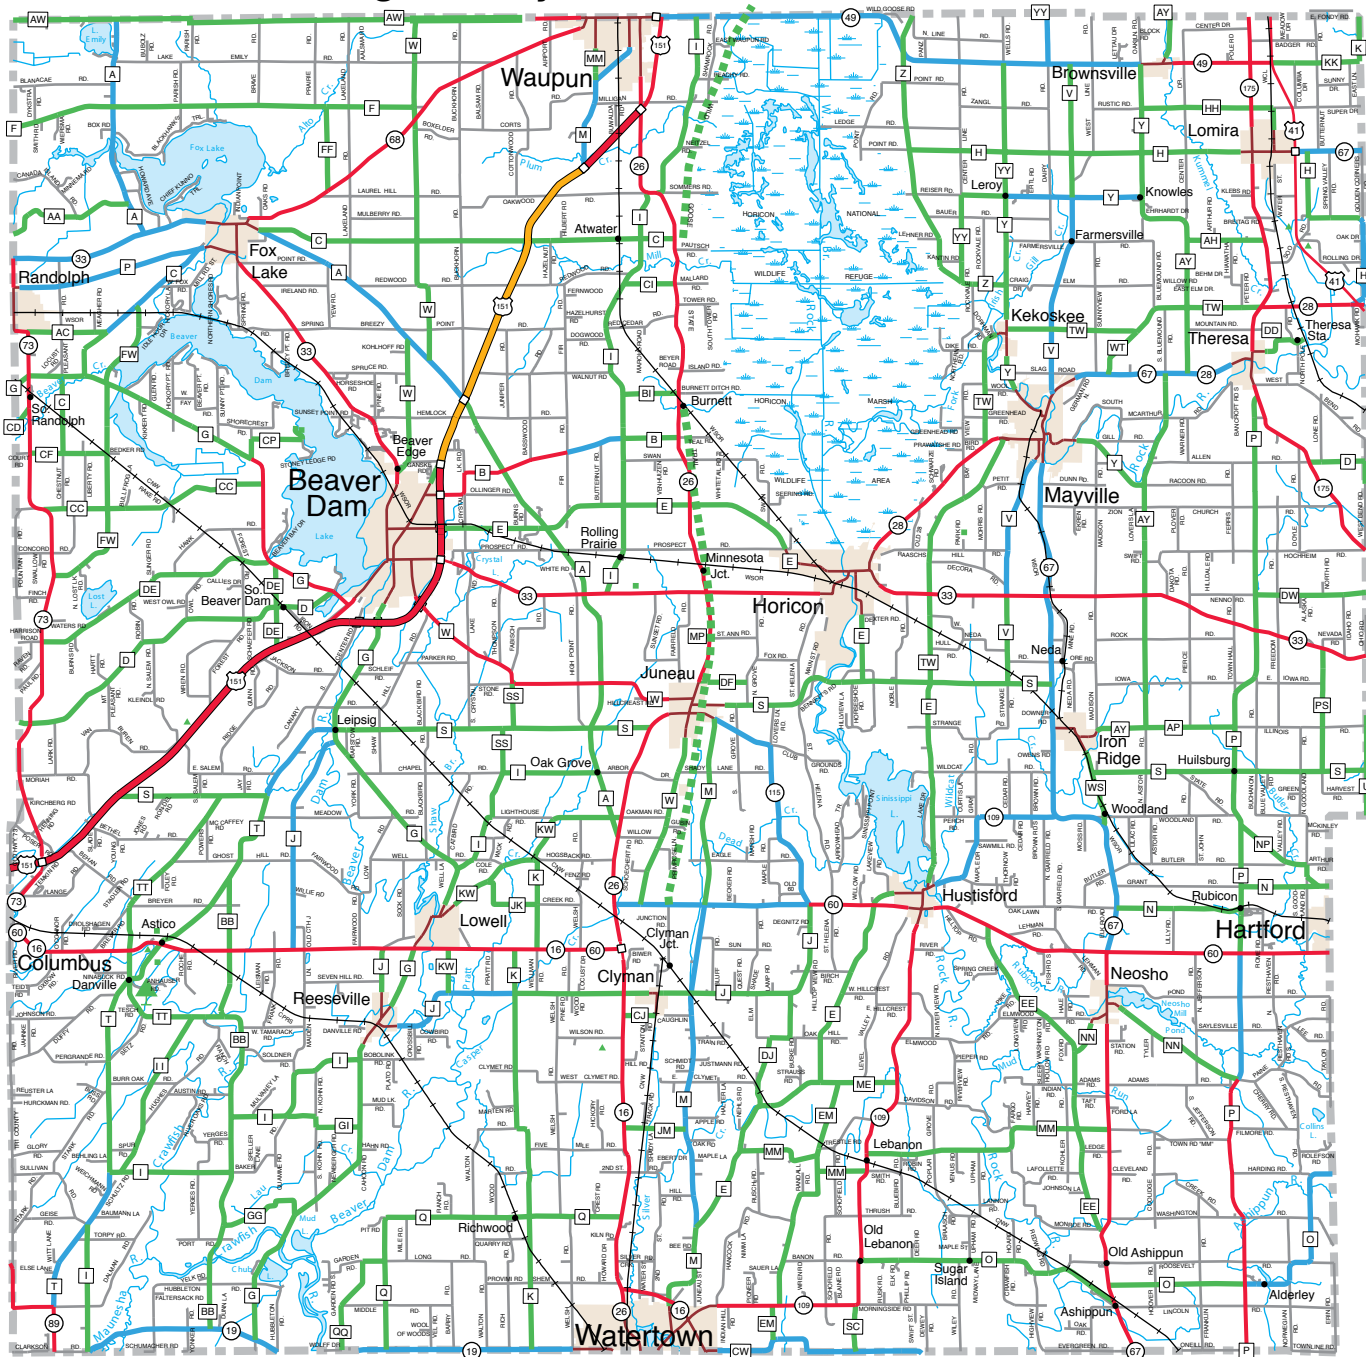

Bicycling Conditions Dodge County

- Town Roads
- Best Conditions for Bicycling
- Moderate Conditions for Bicycling
- Highways with Wider Paved Shoulders with Higher Volumes
- High Volume; Undesirable Conditions
- Bicyclists Prohibited or Not Recommended
- Bicycle Touring Trails
- Urban Escape Routes
- Major Urban Streets