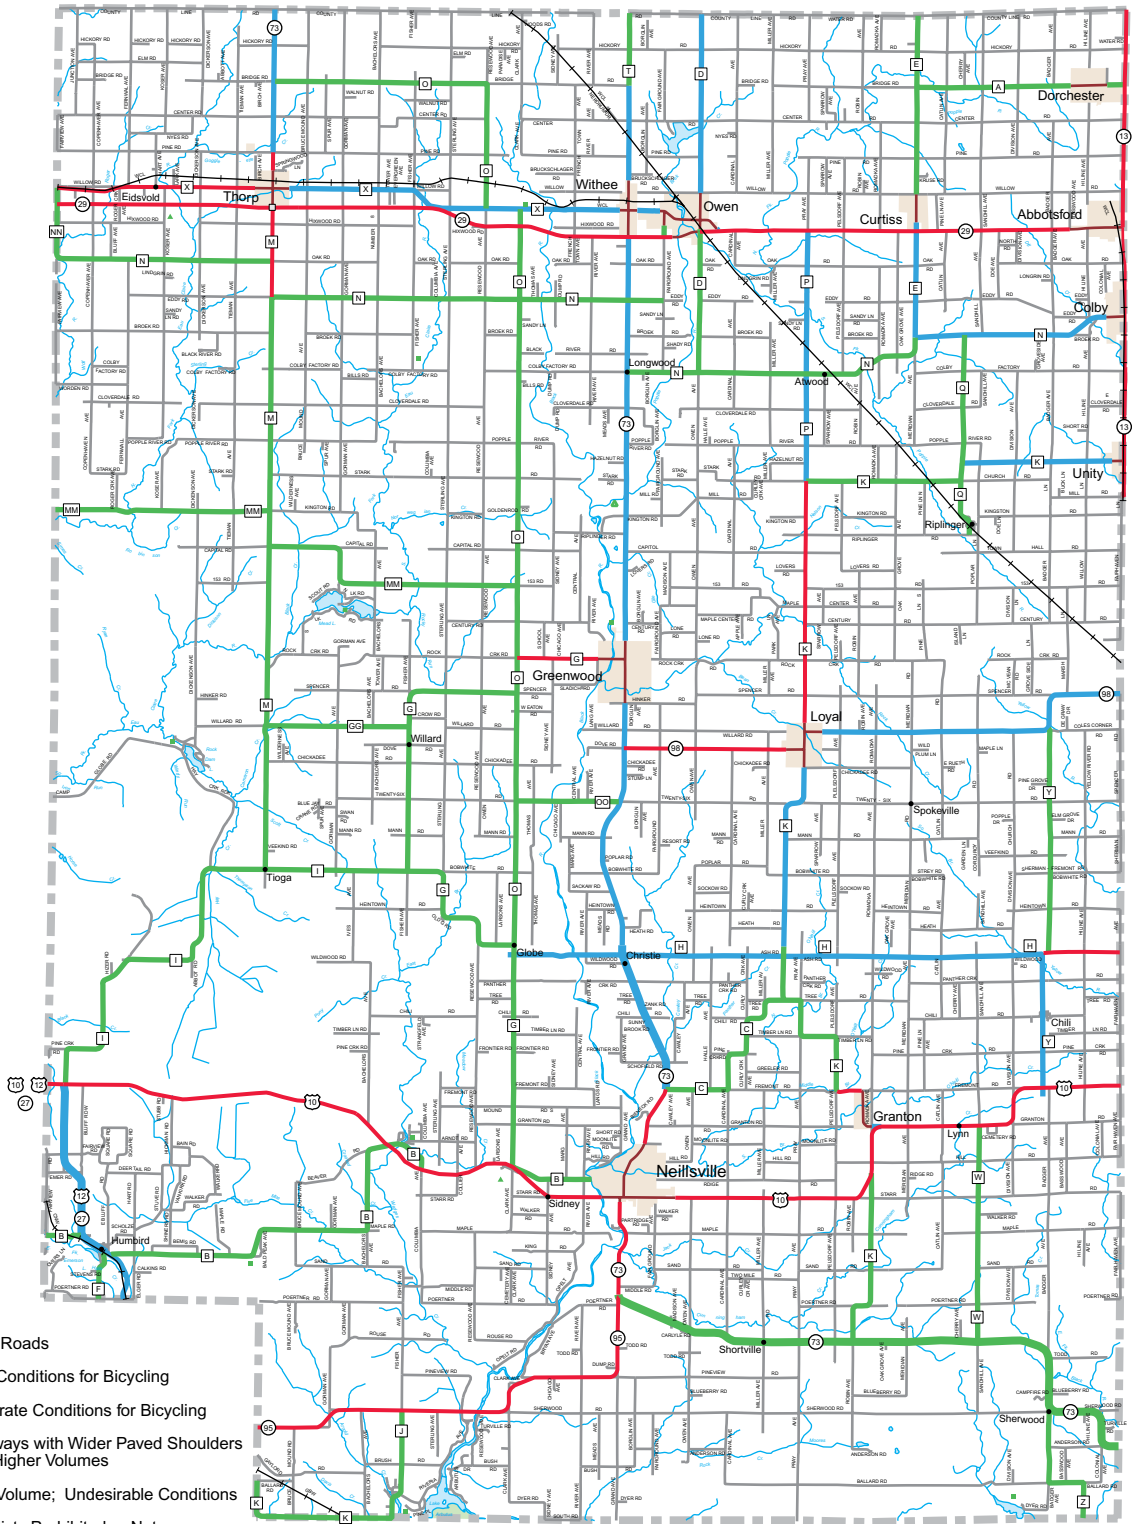

Bicycling Conditions

Clark County

- Town Roads
- Best Conditions for Bicycling
- Moderate Conditions for Bicycling
- Highways with Wider Paved Shoulders with Higher Volumes
- High Volume; Undesirable Conditions
- Bicyclists Prohibited or Not Recommended
- Bicycle Touring Trails
- Urban Escape Routes
- Major Urban Streets