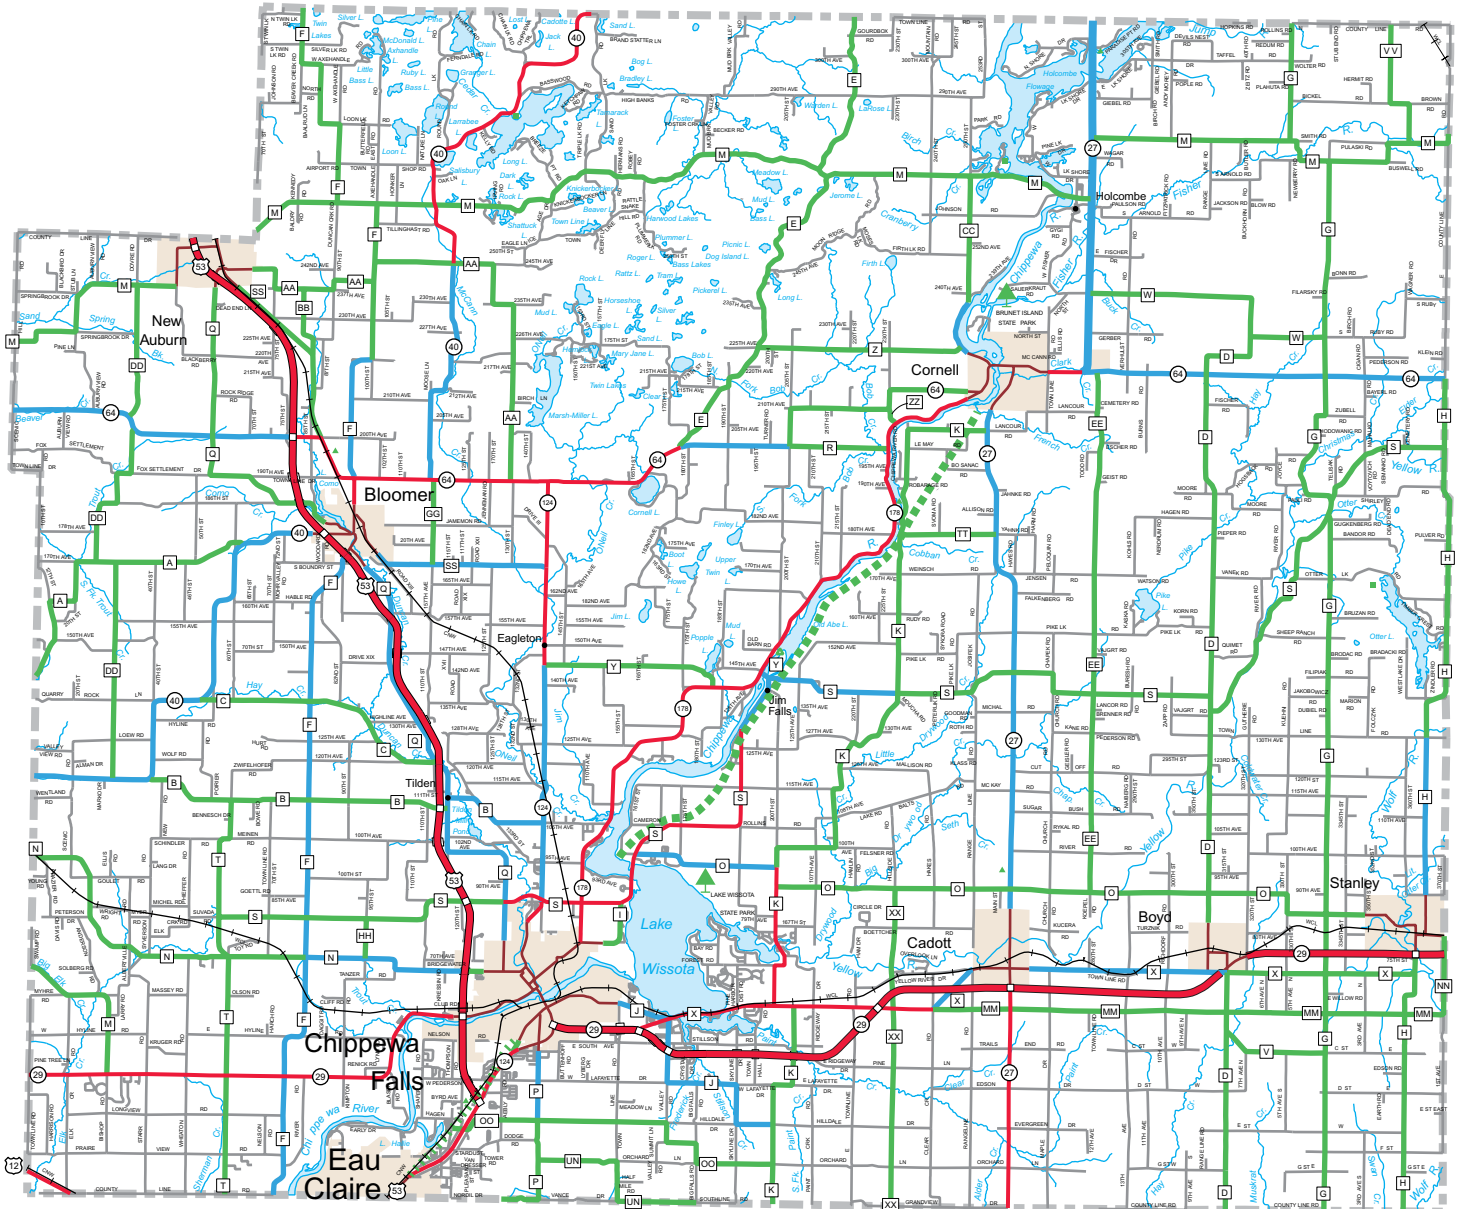

Bicycling Conditions

Chippewa County

- Town Roads
- Best Conditions for Bicycling
- Moderate Conditions for Bicycling
- Highways with Wider Paved Shoulders with Higher Volumes
- High Volume; Undesirable Conditions
- Bicyclists Prohibited or Not Recommended
- Proposed Intercity Transportation Trails
- Bicycle Touring Trails
- Urban Escape Routes
- Major Urban Streets